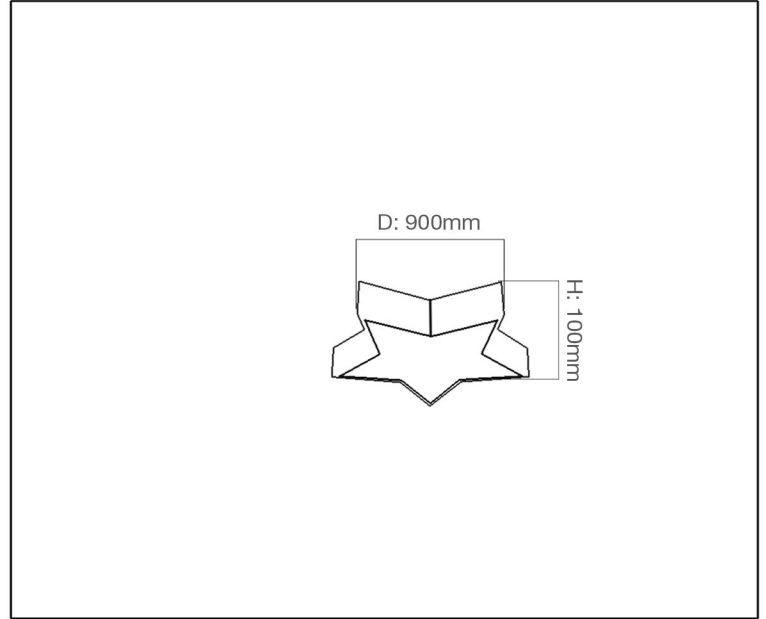

**Syv**<sup>®</sup>  
design

KID'S LIGHT

## TECHNICAL DATA SHEET - CENTELLO R - 14661 - KID'S LIGHT

14661  
LED  
Rated Luminaire Luminous Flux: 5100lm  
Rated input power: 60W  
Luminaire Efficiency: 85lm/W  
Input Voltage: 100-240V