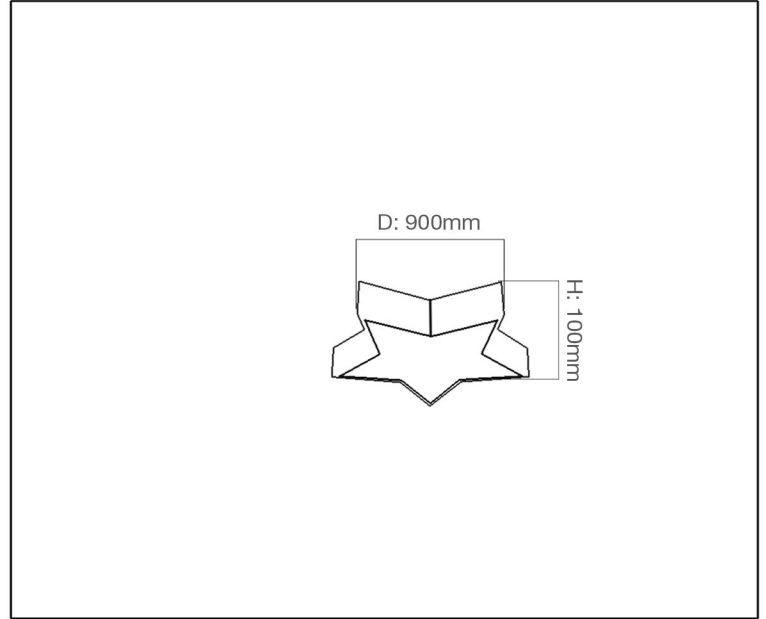

**Syv**<sup>®</sup>  
design

KID'S LIGHT

## TECHNICAL DATA SHEET - CENTELLO Y - 14653 - KID'S LIGHT

14653  
LED  
Rated Luminaire Luminous Flux: 5100lm  
Rated input power: 60W  
Luminaire Efficiency: 85lm/W  
Input Voltage: 100-240V