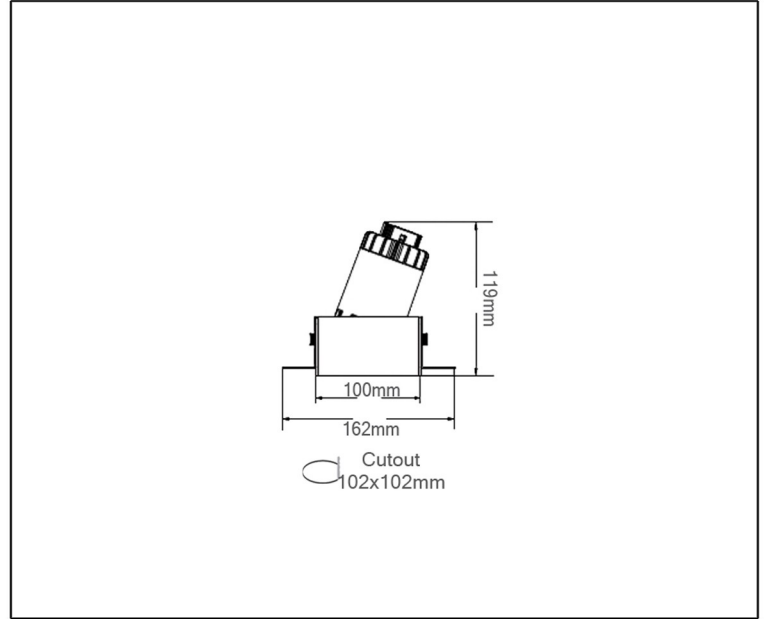

## TECHNICAL DATA SHEET - CORTAR 20 - 14934 - RECESSED TRIMLESS DOWNLIGHT

14934  
 CREE LED  
 Rated Luminaire Luminous Flux: 1300lm  
 Rated input power: 20W  
 Luminaire efficiency: 65lm/W  
 Input voltage: AC200-240V

### Technical Data

Product Data	Recessed Trimless Downlight
Wattage	20W
Color Temperature	3000K
Rated Luminaire Luminous Flux	1300lm
IP Rating	20
Beam Angle	30°
Frequency Range	50-60Hz
CRI	Ra>80/90
Power Factor	>0.9
Material	Aluminum with Powder coated surface
Finish	White + Iron Grey
Life Span	50,000Hrs
Warranty	5 Years
Applications	Residential, Commercial, Retail, etc.

### Options

Wattage	10W
Beam Angle	15°/24°/36°/60°
Color Temperature	2700K-5000K