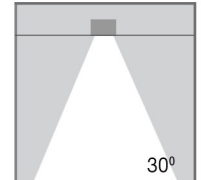

14934
CREE LED
Rated Luminaire Luminous Flux: 1300lm
Rated input power: 20W
Luminaire efficiency: 65lm/W
Input voltage: AC200-240V