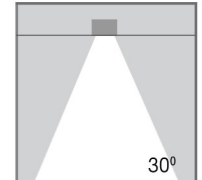

RECESSED DOWNLIGHT

TECHNICAL DATA SHEET - CORTAR 10 - 14933 - RECESSED TRIMLESS DOWNLIGHT

14933
 CREE LED
 Rated Luminaire Luminous Flux: 650lm
 Rated input power: 10W
 Luminaire efficiency: 65lm/W
 Input voltage: AC200-240V

Technical Data

Product Data	Recessed Trimless Downlight
Wattage	10W
Color Temperature	3000K
Rated Luminaire Luminous Flux	650lm
IP Rating	20
Beam Angle	30°
Frequency Range	50-60Hz
CRI	Ra>80/90
Power Factor	>0.9
Material	Aluminum with Powder coated surface
Finish	White + Iron Grey
Life Span	50,000Hrs
Warranty	5 Years
Applications	Residential, Commercial, Retail, etc.

Options

Wattage	20W
Beam Angle	15°/24°/36°/60°
Color Temperature	2700K-5000K