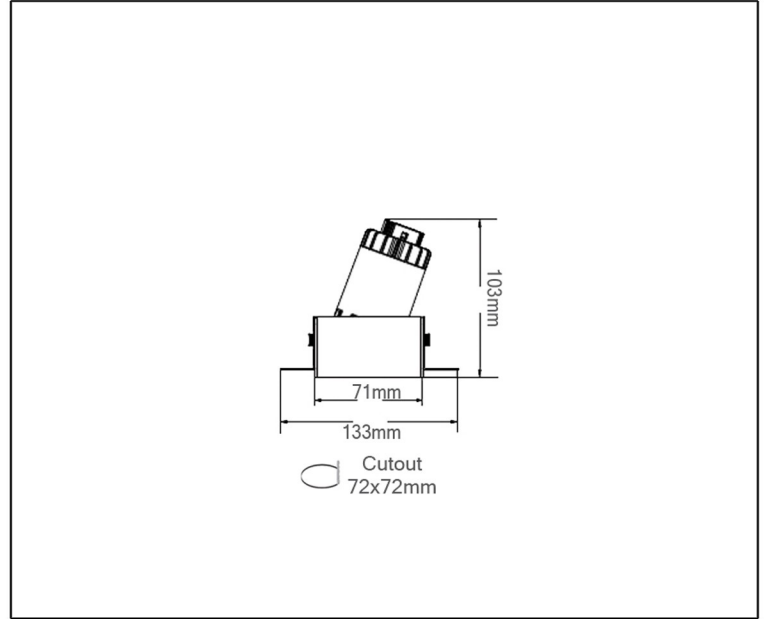

RECESSED DOWNLIGHT

TECHNICAL DATA SHEET - CORTAR 10 - 14933 - RECESSED TRIMLESS DOWNLIGHT

14933
 CREE LED
 Rated Luminaire Luminous Flux: 650lm
 Rated input power: 10W
 Luminaire efficiency: 65lm/W
 Input voltage: AC200-240V

Technical Data

Product Data	Recessed Trimless Downlight
Wattage	10W
Color Temperature	3000K
Rated Luminaire Luminous Flux	650lm
IP Rating	20
Beam Angle	30°
Frequency Range	50-60Hz
CRI	Ra>80/90
Power Factor	>0.9
Material	Aluminum with Powder coated surface
Finish	White + Iron Grey
Life Span	50,000Hrs
Warranty	5 Years
Applications	Residential, Commercial, Retail, etc.

Options

Wattage	20W
Beam Angle	15°/24°/36°/60°
Color Temperature	2700K-5000K