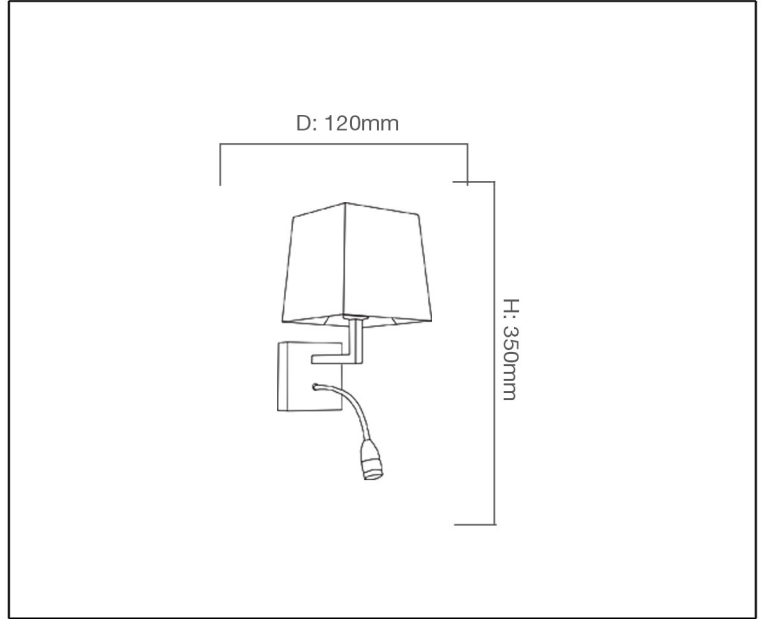

SYV[®]
design

WALL LIGHT

TECHNICAL DATA SHEET - CUBITE - 14210 - WALL LIGHT

14210
Wall Mounted
Lamp Type: E27 with Cree LED
Rated input power: 60W Max

Product Description

Unlike many table lamps, cubite stays out of reach from harm, a beautiful wall mounted lamp with its elegant look of Beige fabric and steel, cubite stands out for its modern design that looks great on any wall as well provides sufficient light to illuminate a specific area or acts as a reading light.

Technical Data

Product Data	Wall Light
Wattage	60W
IP Rating	20
Lumen	180lm
Material	Steel + Fabric Shade
Finish	White + Chrome
Applications	Residential & Hospitality
Warranty	3 Years