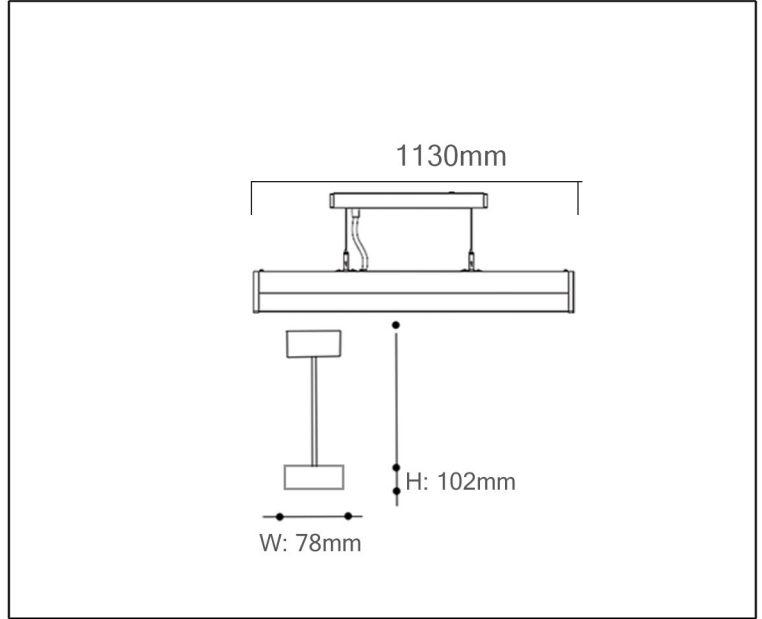

SYV[®]
design

SUSPENDED MOUNTED LIGHT

TECHNICAL DATA SHEET - DIDO WH - 14848 - SUSPENDED MOUNTED LIGHT

14848
 SAMSUNG LED
 OSRAM Driver
 Rated Luminaire luminous flux: 4,050lm
 Rated input power: 45W
 Luminaire efficiency: 90lm/W
 Input voltage: 220-240V

Technical Data

Product Data	Suspended Mounted Light
Wattage	45W
Color Temperature	4000K
Rated Luminaire luminous flux	4,050lm
IP Rating	20
Frequency Range	50-60Hz
CRI	>80
Power Factor	>0.9
Material	Aluminium Profile + PMMA Diffuser
Finish	Matt White
Life Span	50,000Hrs
Warranty	5 Years
Applications	Hospitality, Commercial, etc.

Options

Wattage	15W, 22W, 30W, 40W
Color Temperature	3000K - 6000K
Finish	Yellow, Green, Orange, Black

Lux-Distance Curve

Beam Angle: 105.40°

Light Distribution Curve [Unit: cd]