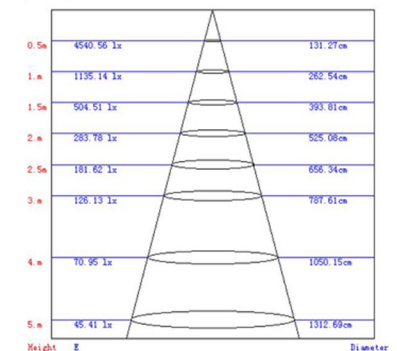

Technical Data

Product Data	Suspended Mounted Light
Wattage	45W
Color Temperature	4000K
Rated Luminaire luminous flux	4,050lm
IP Rating	20
Frequency Range	50-60Hz
CRI	>80
Power Factor	>0.9
Material	Aluminium Profile + PMMA Diffuser
Finish	Matt White
Life Span	50,000Hrs
Warranty	5 Years
Applications	Hospitality, Commercial, etc.

Options

Wattage	15W, 22W, 30W, 40W
Color Temperature	3000K - 6000K
Finish	Yellow, Green, Orange, Black

Lux-Distance Curve

Beam Angle: 105.40°

Light Distribution Curve [Unit: cd]