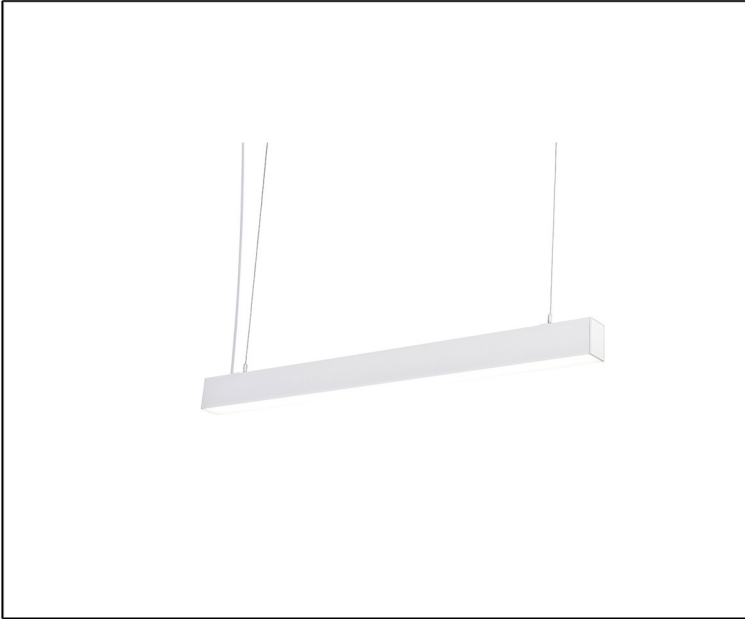

SYV[®]
design

SUSPENDED MOUNTED LIGHT

TECHNICAL DATA SHEET - DIDO WH - 14848 - SUSPENDED MOUNTED LIGHT

14848
 SAMSUNG LED
 OSRAM Driver
 Rated Luminaire luminous flux: 4,050lm
 Rated input power: 45W
 Luminaire efficiency: 90lm/W
 Input voltage: 220-240V

Product Description

Dido series architectural linear led suspended fixture bring clean lines and clear light to commercial LED or residential lighting interiors. Our sleek, stylish fixtures are highly effective and efficient lighting solutions for hotels, offices, retail outlets, restaurants, and more. Our Linear Lights are a stylish alternative to downlights. Linear lights can create a functional yet relaxing atmosphere and provide an even wash of light within a space.

Technical Data

Product Data	Suspended Mounted Light
Wattage	45W
Color Temperature	4000K
Rated Luminaire luminous flux	4,050lm
IP Rating	20
Frequency Range	50-60Hz
CRI	>80
Power Factor	>0.9
Material	Aluminium Profile + PMMA Diffuser
Finish	Matt White
Life Span	50,000Hrs
Warranty	5 Years
Applications	Hospitality, Commercial, etc.

Options

Wattage	15W, 22W, 30W, 40W
Color Temperature	3000K - 6000K
Finish	Yellow, Green, Orange, Black

Lux-Distance Curve

Beam Angle: 105.40°

Light Distribution Curve [Unit: cd]