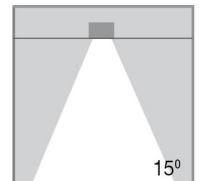

RECESSED SPOTLIGHT

TECHNICAL DATA SHEET - DITA 3 - 14936 - RECESSED SPOT LIGHT

14936
 CREE LED
 Rated Luminaire Luminous Flux: 175lm
 Rated input power: 3W
 Luminaire efficiency: 58lm/w
 Input voltage: AC200-240V

Technical Data

Product Data	Recessed Spot light
Wattage	3W
Color Temperature	3000K
Rated Luminaire Luminous Flux	175lm
IP Rating	20
Beam Angle	15°
Frequency Range	50-60Hz
CRI	Ra>80/90
Power Factor	>0.9
Material	Die Cast Aluminium
Finish	Black/Grey
Life Span	30,000Hrs
Warranty	3 Years
Applications	Residential, Hospitality, Retail, etc.

Options

Color Temperature	3000K, 4000K
Beam Angle	10°
Finish	Titanium, White