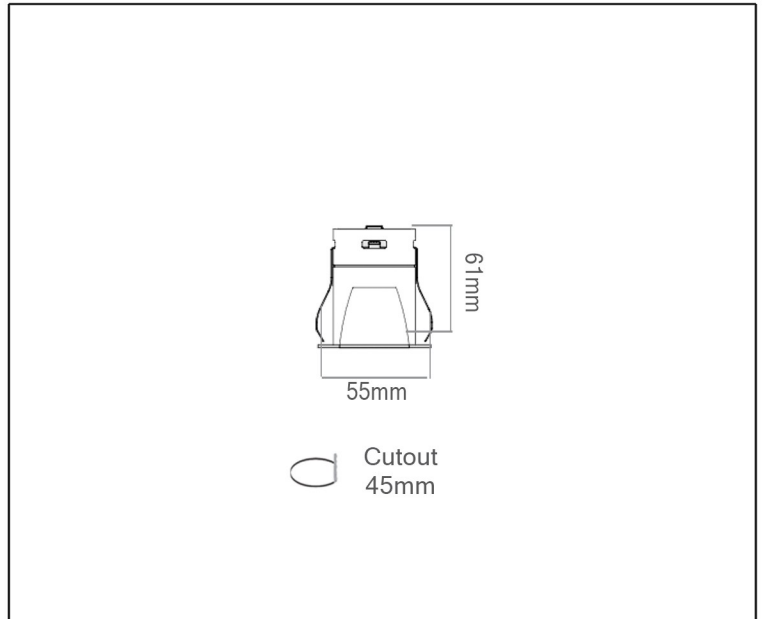

RECESSED SPOTLIGHT

TECHNICAL DATA SHEET - DITA 3 - 14936 - RECESSED SPOT LIGHT

14936
 CREE LED
 Rated Luminaire Luminous Flux: 175lm
 Rated input power: 3W
 Luminaire efficiency: 58lm/w
 Input voltage: AC200-240V

Technical Data

Product Data	Recessed Spot light
Wattage	3W
Color Temperature	3000K
Rated Luminaire Luminous Flux	175lm
IP Rating	20
Beam Angle	15°
Frequency Range	50-60Hz
CRI	Ra>80/90
Power Factor	>0.9
Material	Die Cast Aluminium
Finish	Black/Grey
Life Span	30,000Hrs
Warranty	3 Years
Applications	Residential, Hospitality, Retail, etc.