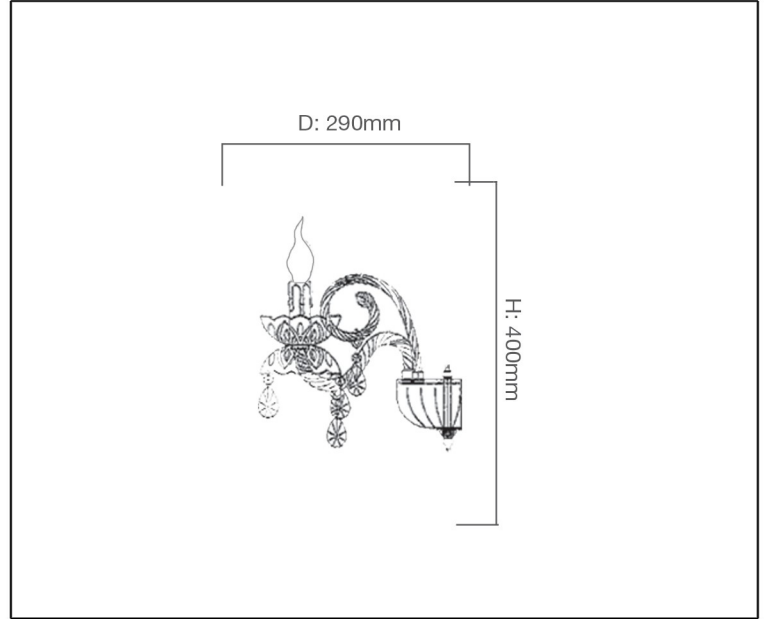

SYV[®]
design

WALL LIGHT

TECHNICAL DATA SHEET - ENORME 1 - 13734 - WALL LIGHT

13734
Wall Mounted
Lamp Type: E14 x 1
Rated input power: 40W Max

Product Description

New authentic, all crystal wall light sparkles brilliance to all your evenings. This fitting features glass tube arms that lends a special atmosphere anywhere it is placed.

Technical Data

Product Data	Wall Light
Wattage	40W
IP Rating	20
Color Temperature	-
Material	Crystals + Clear glass base + Chrome body
Finish	Chrome + Clear
Applications	Residential & Hospitality
Warranty	N/A