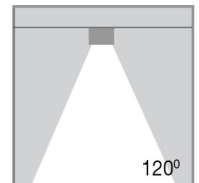

## TECHNICAL DATA SHEET - ERLICH NW - 14466 - PANEL LIGHT

14466  
 EPISTAR LED  
 Rated Luminaire luminous flux: 3600lm  
 Rated input power: 40W  
 Luminaire efficiency: 90lm/w  
 Input voltage: AV180-260V

### Technical Data

| Product Data                  | Panel Light                                |
|-------------------------------|--|
| Wattage                       | 40W  |
| Color Temperature             | 4000K                                      |
| Rated Luminaire Luminous Flux | 3600lm                                     |
| IP Rating                     | 44   |
| Beam Angle                    | 120°                                       |
| Current                       | 1000mA                                     |
| Frequency Range               | 50-60Hz                                    |
| CRI                           | Ra>80                                      |
| Power Factor                  | >0.9                                       |
| Material                      | Aluminium Body + Stainless Steel cover     |
| Finish                        | White                                      |
| Life Span                     | 30,000Hrs                                  |
| Warranty                      | 3 Years                                    |
| Applications                  | Residential, Commercial, Hospitality, etc. |