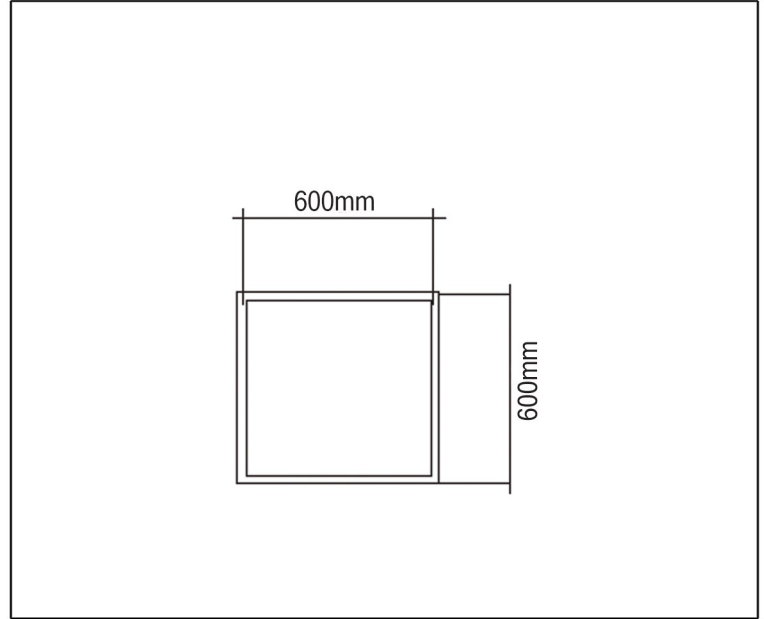

## TECHNICAL DATA SHEET - ERLICH NW - 14466 - PANEL LIGHT

14466  
 EPISTAR LED  
 Rated Luminaire luminous flux: 3600lm  
 Rated input power: 40W  
 Luminaire efficiency: 90lm/w  
 Input voltage: AV180-260V

### Technical Data

| Product Data                  | Panel Light                                |
|-------------------------------|--|
| Wattage                       | 40W  |
| Color Temperature             | 4000K                                      |
| Rated Luminaire Luminous Flux | 3600lm                                     |
| IP Rating                     | 44   |
| Beam Angle                    | 120°                                       |
| Current                       | 1000mA                                     |
| Frequency Range               | 50-60Hz                                    |
| CRI                           | Ra>80                                      |
| Power Factor                  | >0.9                                       |
| Material                      | Aluminium Body + Stainless Steel cover     |
| Finish                        | White                                      |
| Life Span                     | 30,000Hrs                                  |
| Warranty                      | 3 Years                                    |
| Applications                  | Residential, Commercial, Hospitality, etc. |