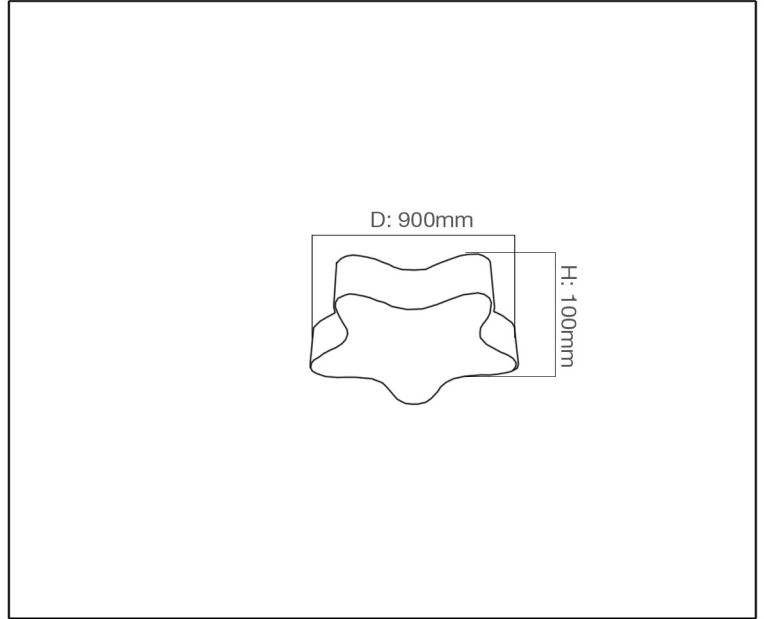

KID'S LIGHT

TECHNICAL DATA SHEET - ESTRELLAS B - 14659 - KID'S LIGHT

14659
LED
Rated Luminaire Luminous Flux: 5100lm
Rated input power: 60W
Luminaire Efficiency: 85lm/W
Input Voltage: 100-240V

Product Description

Technical Data

Product Data	Ceiling Mounted
Wattage	60W
Rated Luminaire Luminous Flux	5100lm
IP Rating	20
Color Temperature	6000K
RA	>80
Power Factor	>0.9
Material	Iron + Acrylic
Finish	Blue + White
Applications	Residential & Schools
Warranty	3 Years