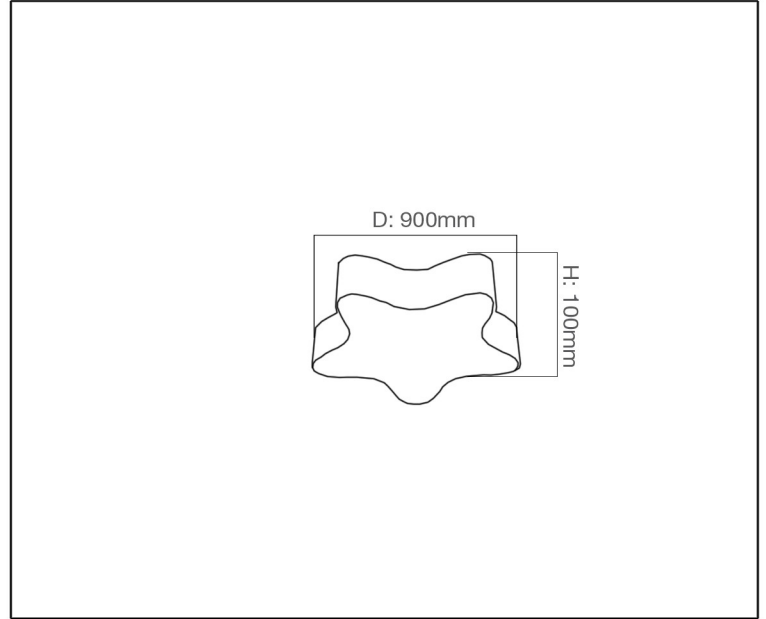

KID'S LIGHT

TECHNICAL DATA SHEET - ESTRELLAS G - 14660 - KID'S LIGHT

14660
LED
Rated Luminaire Luminous Flux: 5100lm
Rated input power: 60W
Luminaire Efficiency: 85lm/W
Input Voltage: 100-240V

Product Description

Technical Data

Product Data	Ceiling Mounted
Wattage	60W
Rated Luminaire Luminous Flux	5100lm
IP Rating	20
Color Temperature	6000K
RA	>80
Power Factor	>0.9
Material	Iron + Acrylic
Finish	Green + White
Applications	Residential & Schools
Warranty	3 Years