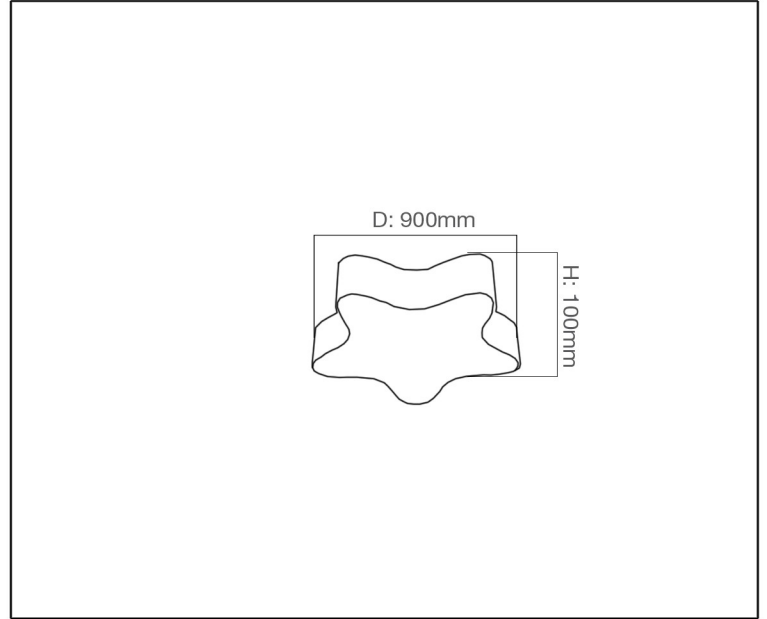

KID'S LIGHT

TECHNICAL DATA SHEET - ESTRELLAS R - 14658 - KID'S LIGHT

14658
LED
Rated Luminaire Luminous Flux: 5100lm
Rated input power: 60W
Luminaire Efficiency: 85lm/W
Input Voltage: 100-240V

Product Description