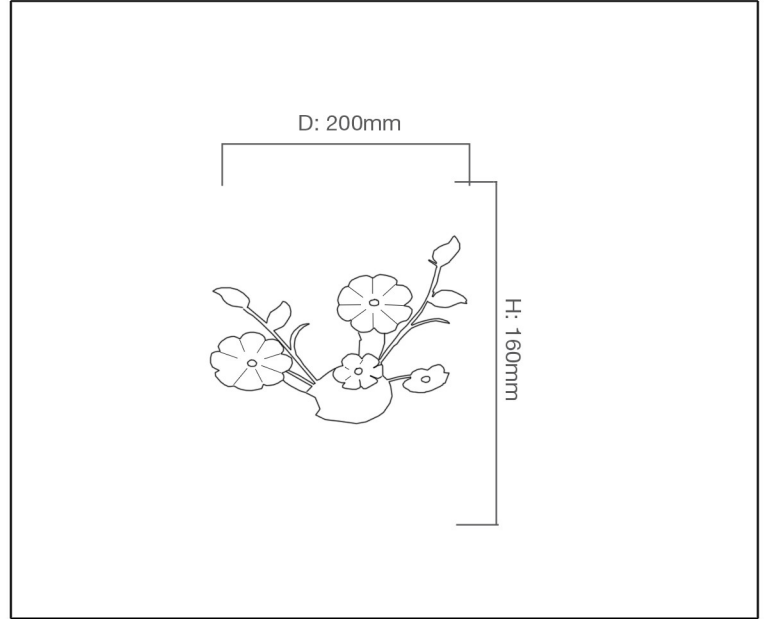

SYV[®]
design

WALL LIGHT

TECHNICAL DATA SHEET - FIORE 2 - 11470 - WALL LIGHT

11470
Wall Mounted
Lamp Type: E14 x 2
Rated input power: 60W Max

Product Description

The Fiore fitting takes its inspiration from the centuries old tradition of elaborate designs. The glass shades are beautifully shaped of a hand crafted Lily flower. Fiore's splendid design acts as a decoration piece as well as a beautiful wall light.

Technical Data

| | |
|--------------|--|
| Product Data | Wall Light |
| Wattage | 60W |
| IP Rating | 20 |
| Lumen | - |
| Material | Gold plated body+ Ceramic shades+ Crystals |
| Finish | Gold + White |
| Applications | Residential & Hospitality |
| Warranty | N/A |