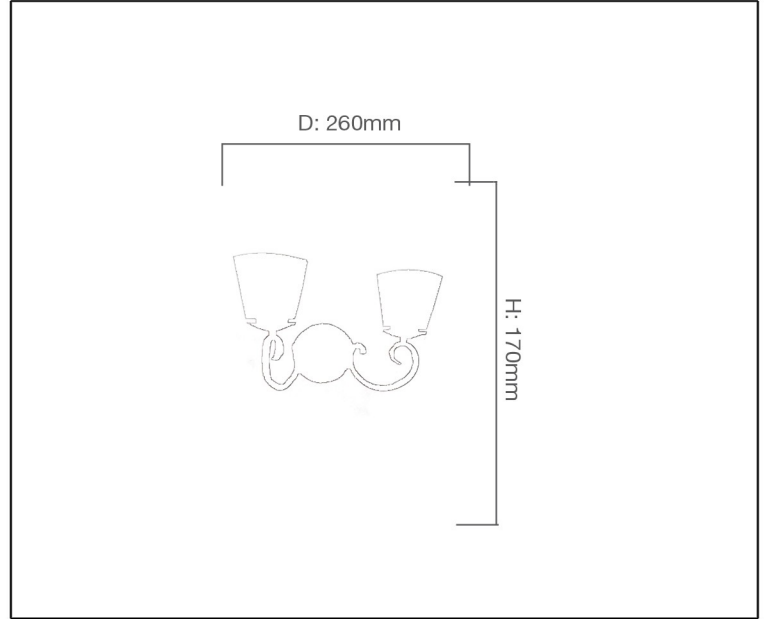

Syv[®]
design

WALL LIGHT

TECHNICAL DATA SHEET - FREDDO 2 - 11897 - WALL LIGHT

11897
Wall Mounted
Lamp Type: E27 x 2
Rated input power: 60W Max

Product Description

Stylish and stunning, Freddo wall Light brushed in grey & gold finish is ideal for living rooms and variety of decor. Featuring an elegant frosted glass shades, this wall light will provide plenty of light to your walls and add inviting ambiance to your rooms.

Technical Data

Product Data	Wall Light
Wattage	60W
IP Rating	20
Lumen	180lm
Material	Hand brushed metal body + Frosted glass shades
Finish	Grey + Gold
Applications	Residential & Hospitality
Warranty	N/A