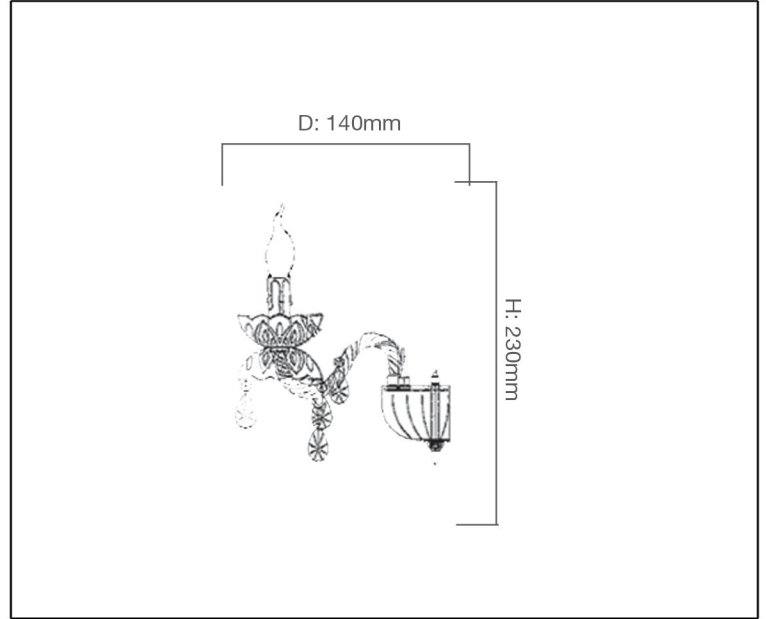

SYV[®]
design

WALL LIGHT

TECHNICAL DATA SHEET - FUMO 1 - 13428 - WALL LIGHT

13428
Wall Mounted
Lamp Type: E14 x 1
Rated input power: 40W Max

Product Description

Beautiful crystals paired with smoky grey finish, this collection that will surely provide a touch of modern and unique design that will add elegance to your room.

Technical Data

Product Data	Wall Light
Wattage	40W
IP Rating	20
Lumen	-
Material	Smoky Crystals + Smoky glass body
Finish	Smoky Grey
Applications	Residential & Hospitality
Warranty	N/A