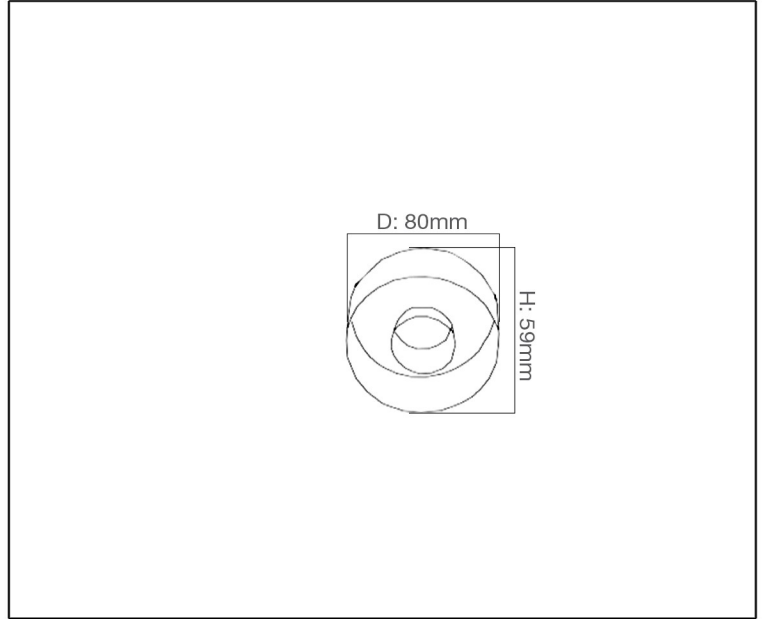

## TECHNICAL DATA SHEET - FUTURA LED - 10738 - SPOT LIGHT

10738  
Recessed Fitting  
Lamp Type: 3 x Cree LED  
Wattage: 1W

### Technical Data

Product Data	Spot Light
Wattage	1W
IP Rating	20
Color Temperature	3000K WarmWhite
Material	Silver aluminium base + Crystal shade
Finish	Silver + Clear
Applications	Residential & Hospitality
Warranty	2 Years