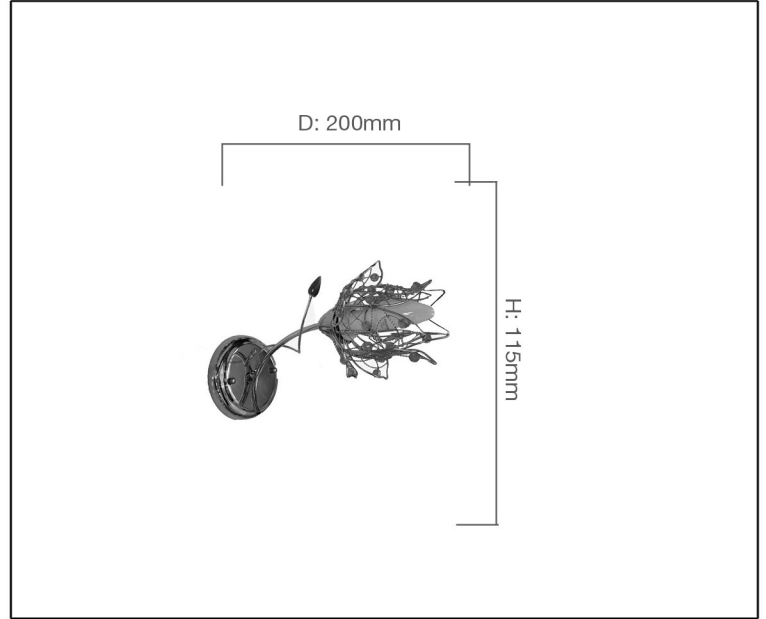

**SYV**<sup>®</sup>  
design

WALL LIGHT

## TECHNICAL DATA SHEET - GIALLO - 11553 - WALL LIGHT

11553  
Wall Mounted  
Lamp Type: E14 x 1  
Rated input power: 40W Max

### Technical Data

Product Data	Wall Light
Wattage	40W
IP Rating	20
Color Temperature	-
Material	Gold plated body + Metal wire shade
Finish	Gold
Applications	Residential & Hospitality
Warranty	N/A