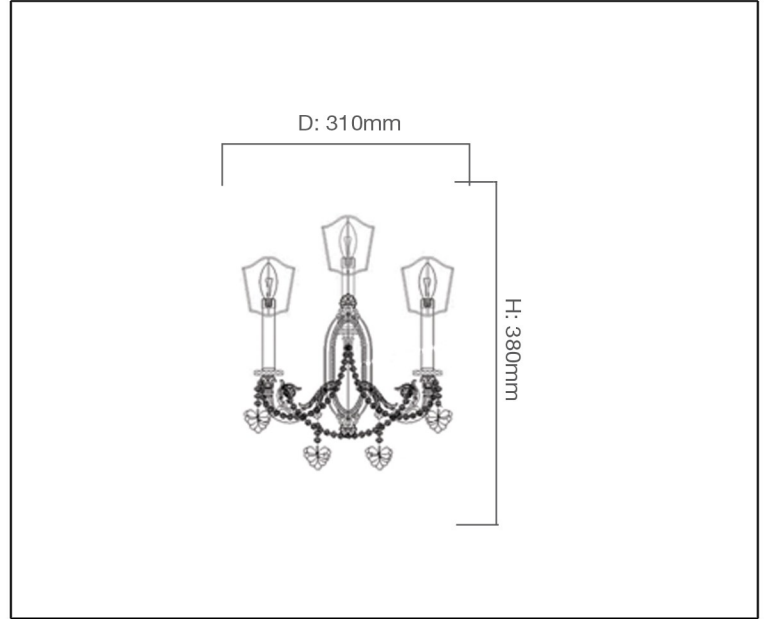

SYV[®]
design

WALL LIGHT

TECHNICAL DATA SHEET - GUSCO-2 - 13522 - WALL LIGHT

13522
Wall Mounted
Lamp Type: E14 x 2
Rated input power: 40W Max

Product Description

A lovely touch of luxury and refinement for your rooms. This stunning Champagne colored wall fitting captures and reflects light beautifully and brings a unique style.

Technical Data

Product Data	Wall Light
Wattage	40W
IP Rating	20
Lumen	-
Material	Crystal beads + Gold body + Fabric shades
Finish	Gold
Applications	Residential & Hospitality
Warranty	N/A