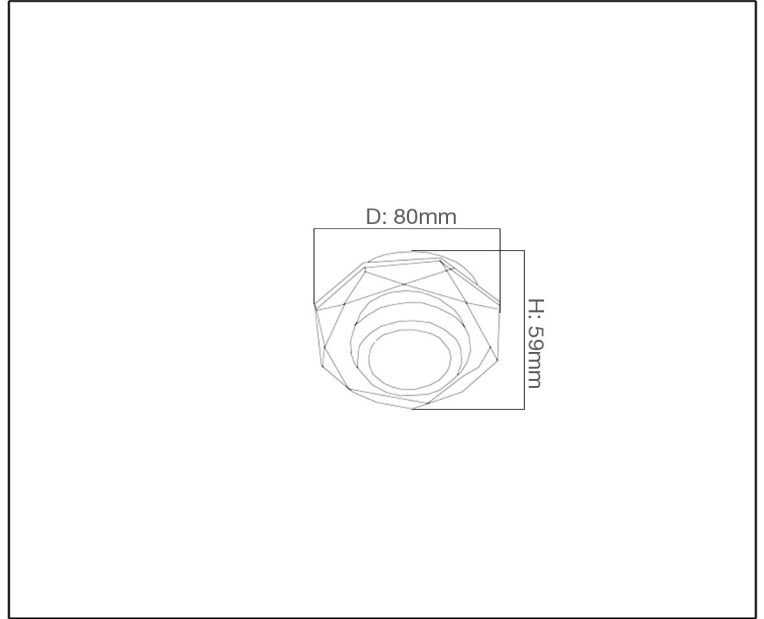

**SYV**<sup>®</sup>  
design

SPOT LIGHT

## TECHNICAL DATA SHEET - LARRE - 12939 - SPOT LIGHT

10738  
 Recessed Fitting  
 Lamp Type: 3 x Cree LED  
 Wattage: 1W

### Technical Data

Product Data	Spot Light
Wattage	1W
IP Rating	20
Color Temperature	3000K WarmWhite
Material	Chrome Plated body + Crystal glass
Finish	Silver + Clear
Applications	Residential & Hospitality
Warranty	2 Years