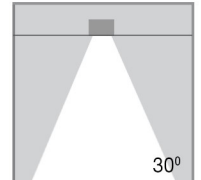

14995
CITIZEN LED
Rated Luminaire Luminous Flux: 1275lm
Rated input power: 15W
Luminaire efficiency: 85lm/w
Input voltage: AC200-240V