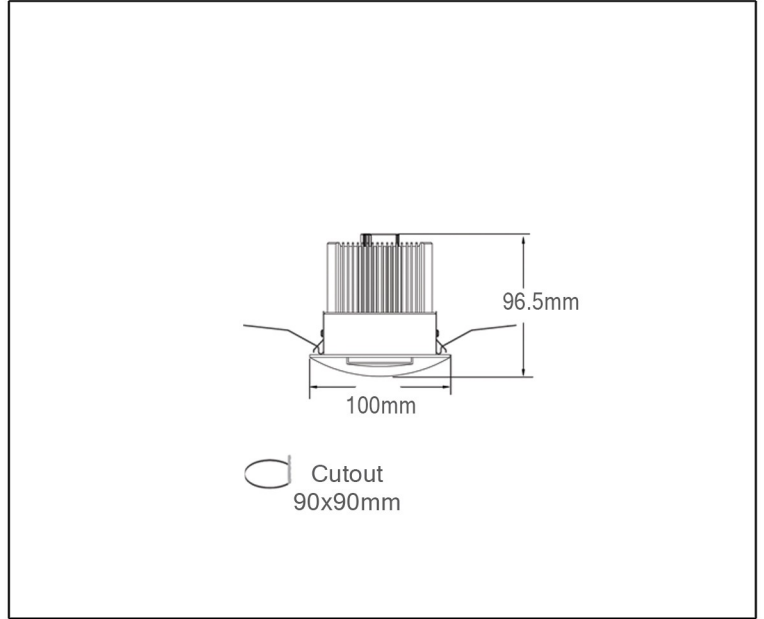

**SYV**<sup>®</sup>  
design

RECESSED SPOTLIGHT

## TECHNICAL DATA SHEET - LAVA - 14995 - RECESSED SPOT LIGHT

14995  
 CITIZEN LED  
 Rated Luminaire Luminous Flux: 1275lm  
 Rated input power: 15W  
 Luminaire efficiency: 85lm/w  
 Input voltage: AC200-240V

### Technical Data

Product Data	Recessed Spot light
Wattage	3W
Color Temperature	3000K
Rated Luminaire Luminous Flux	150lm
IP Rating	20
Beam Angle	30°
Frequency Range	50-60Hz
CRI	Ra>80/90
Power Factor	>0.9
Material	Aluminium Alloy
Finish	White
Life Span	30,000Hrs
Warranty	3 Years
Applications	Residential, Hospitality, Retail, etc.

### Options

Wattage	5W
Color Temperature	3000K - 6000K
Beam Angle	15°, 24°, 36°