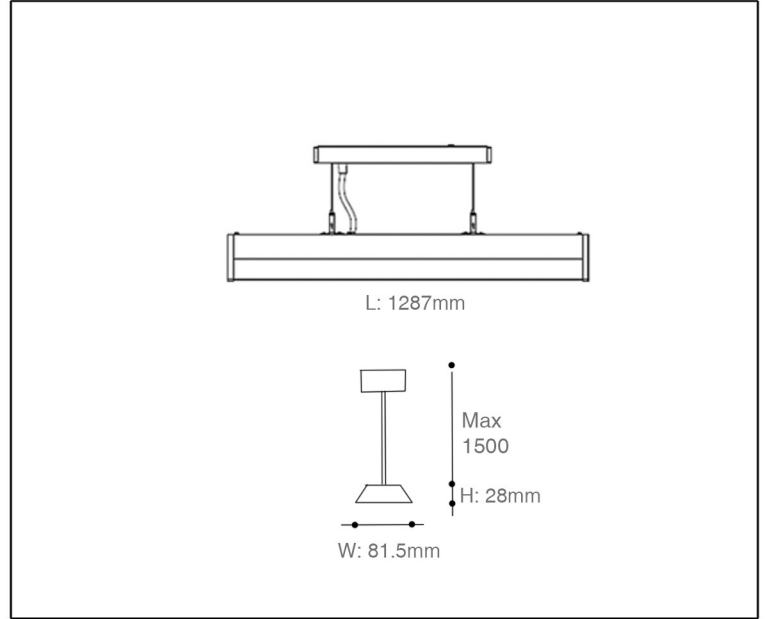

## TECHNICAL DATA SHEET - LEVANTAR NW - 14854 - SUSPENDED MOUNTED LIGHT

14854  
 SAMSUNG LED  
 Rated Luminaire luminous flux: 3,000lm  
 Rated input power: 2 x 14.4W  
 Luminaire efficiency: 105lm/w  
 Input voltage: 110-260V

### Technical Data

Product Data	Suspended Mounted light
Wattage	2 x 14.4W
Color Temperature	4000K
Rated Luminaire luminous flux	3,000lm
IP Rating	40
Frequency Range	50-60Hz
CRI	>83
Power Factor	≥0.95
Material	Aluminium Body + PC
Finish	Silver
Life Span	50,000Hrs
Warranty	5 Years
Applications	Hospitality, Commercial, etc.

### Options

Wattage	7.2W, 10.8W, 18W
Color Temperature	3000K - 6000K
Dimmable	Dali, 0-10V, 1-10V, TRIAC, Others
Finish	Matt White, Matt Black