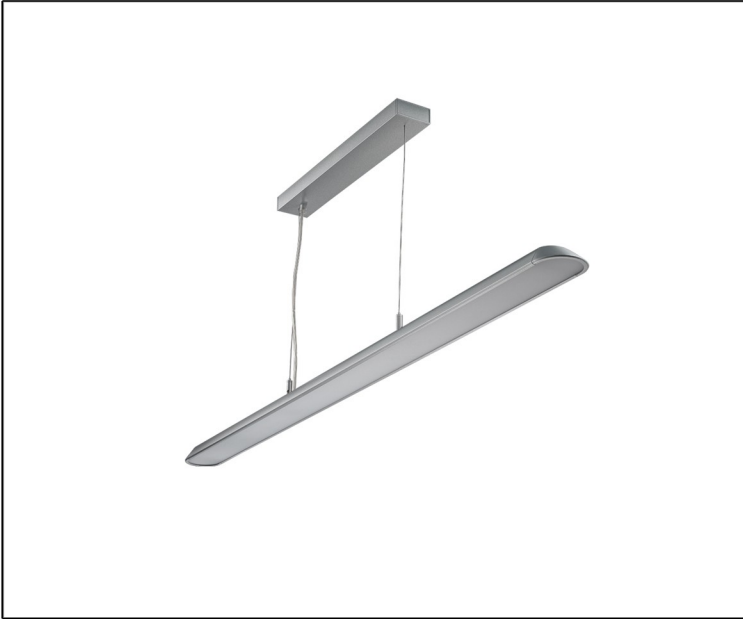

**SYV**  
design

SUSPENDED MOUNTED LIGHT

## TECHNICAL DATA SHEET - LEVANTAR NW - 14854 - SUSPENDED MOUNTED LIGHT

14854  
 SAMSUNG LED  
 Rated Luminaire luminous flux: 3,000lm  
 Rated input power: 2 x 14.4W  
 Luminaire efficiency: 105lm/w  
 Input voltage: 110-260V

### Product Description

Levantar series architectural linear led suspended fixture bring clean lines and clear light to commercial LED or residential lighting interiors. It will create a functional yet relaxing atmosphere and provide an even wash of light within a space.

### Technical Data

Product Data	Suspended Mounted light
Wattage	2 x 14.4W
Color Temperature	4000K
Rated Luminaire luminous flux	3,000lm
IP Rating	40
Frequency Range	50-60Hz
CRI	>83
Power Factor	≥0.95
Material	Aluminium Body + PC
Finish	Silver
Life Span	50,000Hrs
Warranty	5 Years
Applications	Hospitality, Commercial, etc.