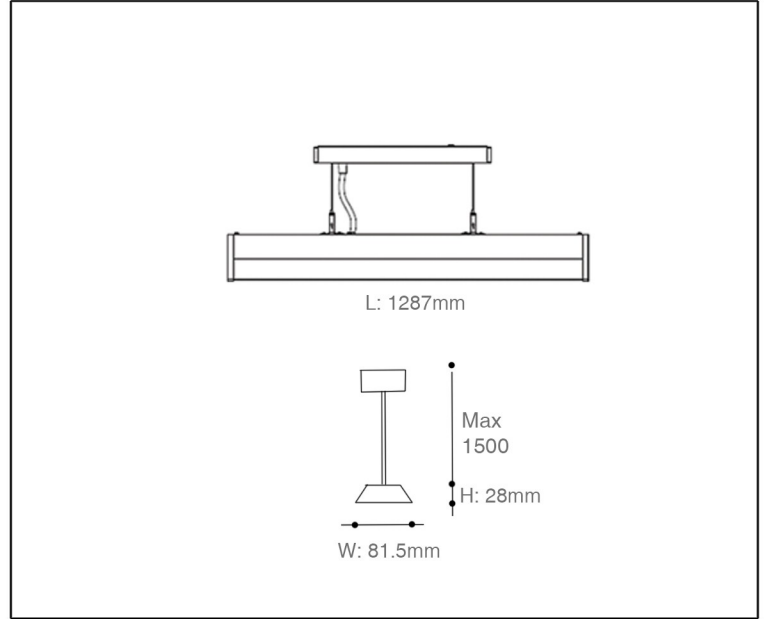

## TECHNICAL DATA SHEET - LEVANTAR DL - 14853 - SUSPENDED MOUNTED LIGHT

14853  
 SAMSUNG LED  
 Rated Luminaire luminous flux: 3,000lm  
 Rated input power: 2 x 14.4W  
 Luminaire efficiency: 105lm/w  
 Input voltage: 110-260V

### Technical Data

Product Data	Suspended Mounted light
Wattage	2 x 14.4W
Color Temperature	6000K
Rated Luminaire luminous flux	3,000lm
IP Rating	40
Frequency Range	50-60Hz
CRI	>83
Power Factor	≥0.95
Material	Aluminium Body
Finish	Silver
Life Span	50,000Hrs
Warranty	5 Years
Applications	Hospitality, Commercial, etc.

### Options

Wattage	7.2W, 10.8W, 18W
Color Temperature	3000K - 6000K
Dimmable	Dali, 0-10V, 1-10V, TRIAC, Others
Finish	Matt White, Matt Black