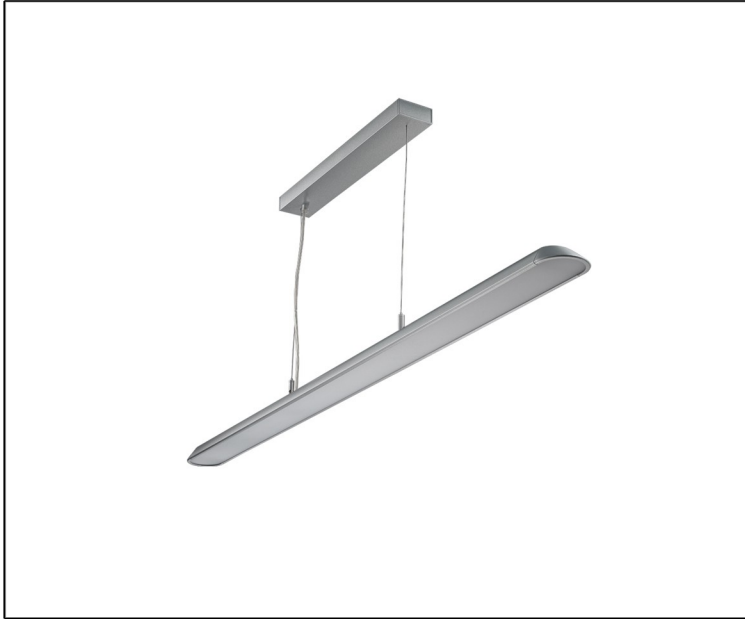

**SYV**  
design

SUSPENDED MOUNTED LIGHT

## TECHNICAL DATA SHEET - LEVANTAR DL - 14853 - SUSPENDED MOUNTED LIGHT

14853  
 SAMSUNG LED  
 Rated Luminaire luminous flux: 3,000lm  
 Rated input power: 2 x 14.4W  
 Luminaire efficiency: 105lm/w  
 Input voltage: 110-260V

### Product Description

Levantar series architectural linear led suspended fixture bring clean lines and clear light to commercial LED or residential lighting interiors. It will create a functional yet relaxing atmosphere and provide an even wash of light within a space.

### Technical Data

Product Data	Suspended Mounted light
Wattage	2 x 14.4W
Color Temperature	6000K
Rated Luminaire luminous flux	3,000lm
IP Rating	40
Frequency Range	50-60Hz
CRI	>83
Power Factor	≥0.95
Material	Aluminium Body
Finish	Silver
Life Span	50,000Hrs
Warranty	5 Years
Applications	Hospitality, Commercial, etc.