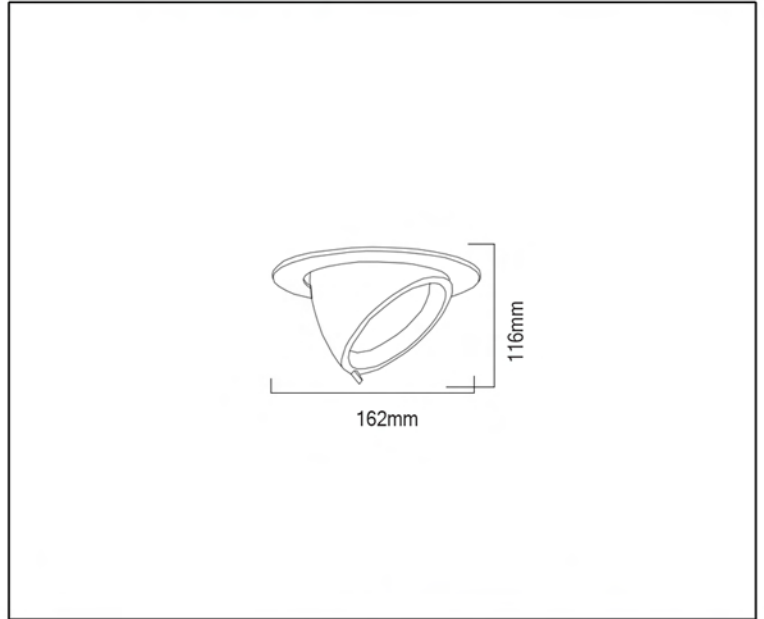

SYV[®]

RECESSED DOWNLIGHT

TECHNICAL DATA SHEET - LUGAR WW - 14615 - RECESSED DOWNLIGHT

14615
 CREE LED
 Rated Luminaire luminous flux: 2200lm
 Rated input power: 30W
 Luminaire efficiency: 70lm/w
 Input voltage: 220-240V

Product Description

The clean and minimalist design of Lugar downlight ensures it will blend in with your home's interior making it suitable in a variety of décor settings and styles. The slight recess of the light source means all glare will be kept to a minimum with brightening any area.

Technical Data

Product Data	Recessed Downlight
Wattage	30W
Color Temperature	3000K
Rated Luminaire Luminous Flux	2200lm
IP Rating	20
Beam Angle	40°
Frequency Range	50-60Hz
CRI	Ra>80
Power Factor	>0.9
Material	Vertical Adjustable Aluminium made + PC Reflector
Finish	White
Life Span	30,000Hrs
Warranty	3 Years
Applications	Residential, Commercial, Retail, etc.

Options

Color Temperature	3000K, 4000K
Beam Angle	15°, 24°, 40°
Finish	Black, White, Silver