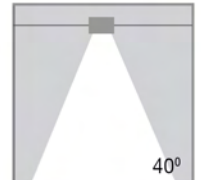

SYV[®]

RECESSED DOWNLIGHT

TECHNICAL DATA SHEET - LUGAR WW - 14615 - RECESSED DOWNLIGHT

14615
 CREE LED
 Rated Luminaire luminous flux: 2200lm
 Rated input power: 30W
 Luminaire efficiency: 70lm/w
 Input voltage: 220-240V

Product Description

The clean and minimalist design of Lugar downlight ensures it will blend in with your home's interior making it suitable in a variety of décor settings and styles. The slight recess of the light source means all glare will be kept to a minimum with brightening any area.

Technical Data

Product Data	Recessed Downlight
Wattage	30W
Color Temperature	3000K
Rated Luminaire Luminous Flux	2200lm
IP Rating	20
Beam Angle	40°
Frequency Range	50-60Hz
CRI	Ra>80
Power Factor	>0.9
Material	Vertical Adjustable Aluminium made + PC Reflector
Finish	White
Life Span	30,000Hrs
Warranty	3 Years
Applications	Residential, Commercial, Retail, etc.

Options

Color Temperature	3000K, 4000K
Beam Angle	15°, 24°, 40°
Finish	Black, White, Silver