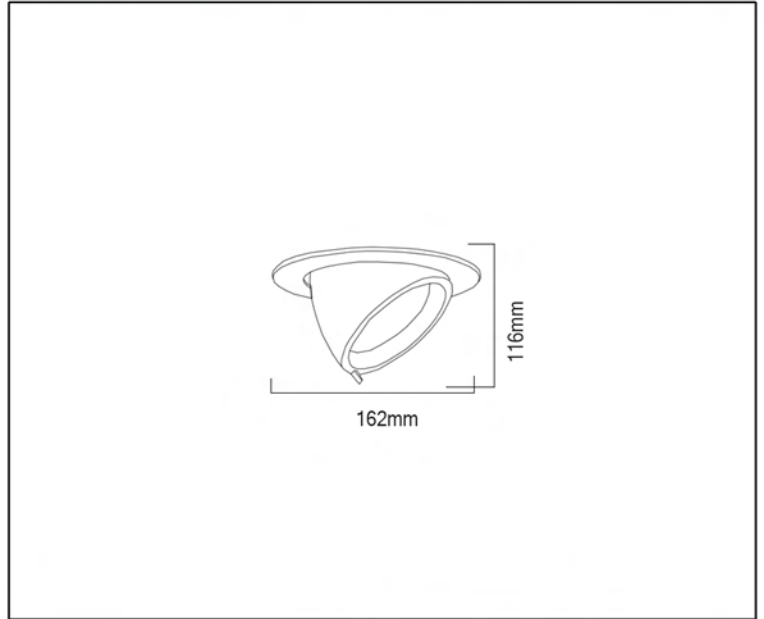

SYV[®]

RECESSED DOWNLIGHT

TECHNICAL DATA SHEET - LUGAR DL - 14616 - RECESSED DOWNLIGHT

14616
 CREE LED
 Rated Luminaire luminous flux: 2200lm
 Rated input power: 30W
 Luminaire efficiency: 70lm/w
 Input voltage: 220-240V

Product Description

The clean and minimalist design of Lugar downlight ensures it will blend in with your home's interior making it suitable in a variety of décor settings and styles. The slight recess of the light source means all glare will be kept to a minimum with brightening any area.

Technical Data

Product Data	Recessed Downlight
Wattage	30W
Color Temperature	5700K
Rated Luminaire Luminous Flux	2200lm
IP Rating	20
Beam Angle	40°
Frequency Range	50-60Hz
CRI	Ra>80
Power Factor	>0.9
Material	Vertical Adjustable Aluminium made + PC Reflector
Finish	White
Life Span	30,000Hrs
Warranty	3 Years
Applications	Residential, Commercial, Retail, etc.

Options

Color Temperature	3000K, 4000K
Beam Angle	15°, 24°, 40°
Finish	Black, White, Silver