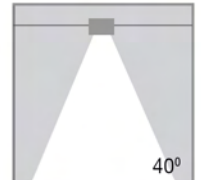

SYV[®]

RECESSED DOWNLIGHT

TECHNICAL DATA SHEET - LUGAR DL - 14616 - RECESSED DOWNLIGHT

14616
 CREE LED
 Rated Luminaire luminous flux: 2200lm
 Rated input power: 30W
 Luminaire efficiency: 70lm/w
 Input voltage: 220-240V

Product Description

The clean and minimalist design of Lugar downlight ensures it will blend in with your home's interior making it suitable in a variety of décor settings and styles. The slight recess of the light source means all glare will be kept to a minimum with brightening any area.

Technical Data

Product Data	Recessed Downlight
Wattage	30W
Color Temperature	5700K
Rated Luminaire Luminous Flux	2200lm
IP Rating	20
Beam Angle	40°
Frequency Range	50-60Hz
CRI	Ra>80
Power Factor	>0.9
Material	Vertical Adjustable Aluminium made + PC Reflector
Finish	White
Life Span	30,000Hrs
Warranty	3 Years
Applications	Residential, Commercial, Retail, etc.

Options

Color Temperature	3000K, 4000K
Beam Angle	15°, 24°, 40°
Finish	Black, White, Silver