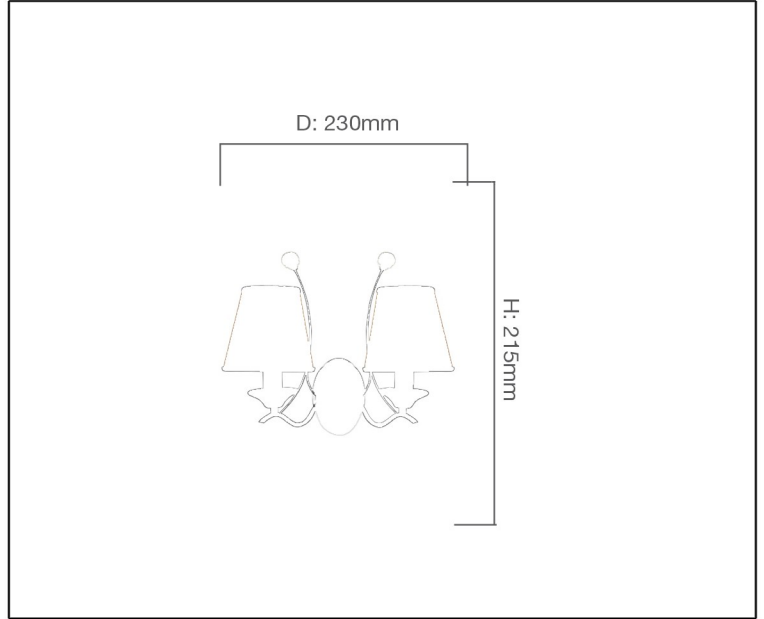

Syv[®]
design

WALL LIGHT

TECHNICAL DATA SHEET - LUSTRO 2 - 11839 - WALL LIGHT

11839
Wall Mounted
Lamp Type: E14 x 2
Rated input power: 60W Max

Product Description

Lustro is a decorative indoor luminaire with emphasis on style and classic design that complements perfectly to your choice of interior designing. It includes a canopy with fabric shade finish that sets a tone to your living rooms, dining areas, & bedrooms.

Technical Data

Product Data	Wall Light
Wattage	60W
IP Rating	20
Lumen	180lm
Material	Chrome plated metal body + Crystals + Fabric shade
Finish	Chrome + Beige
Applications	Residential & Hospitality
Warranty	N/A