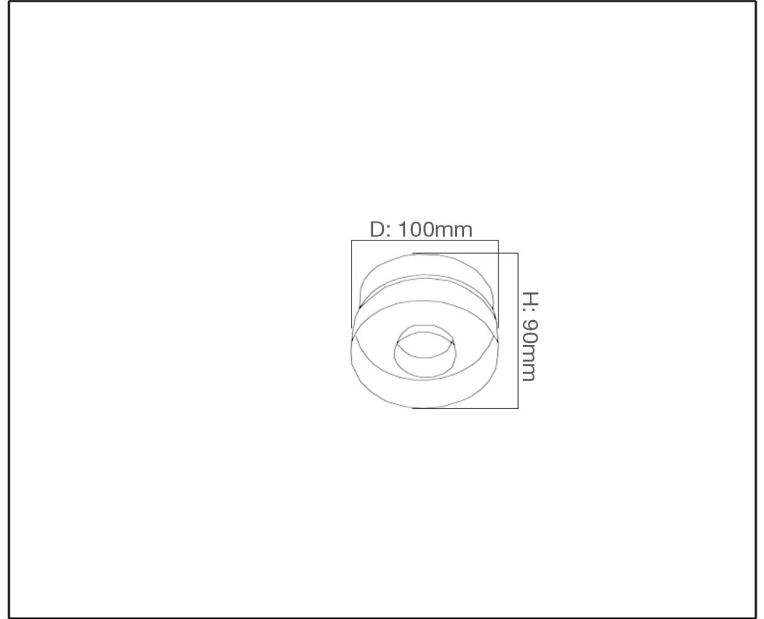

**Syv**<sup>®</sup>  
design

SPOT LIGHT

## TECHNICAL DATA SHEET - MADISON - 10733 - SPOT LIGHT

10733  
Ceiling Mounted  
Lamp Type: G4 x 1  
Wattage: 20W

### Technical Data

Product Data	Spot Light
Wattage	20W
IP Rating	20
Color Temperature	3000K WarmWhite
Material	Crystals + Aluminium + Blue LED
Finish	Silver + Clear
Applications	Residential & Hospitality
Warranty	1 Year