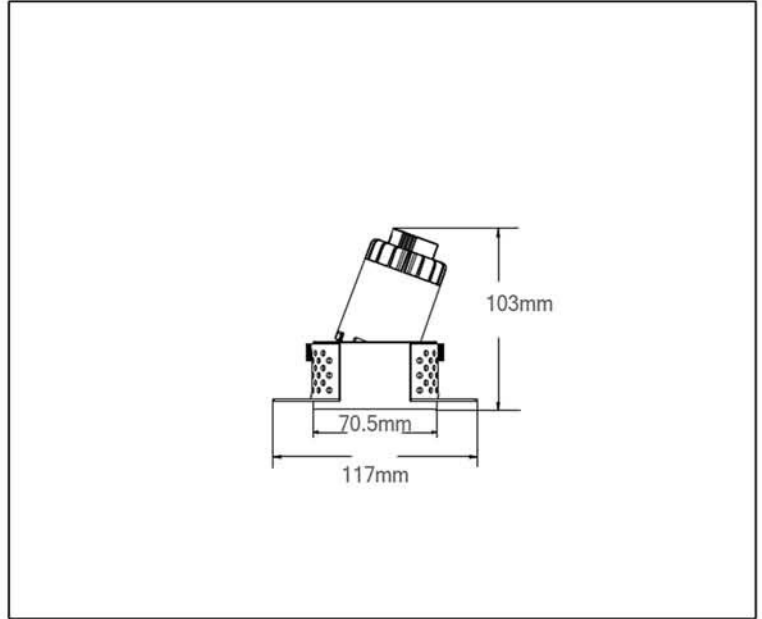

SYV[®]
design

RECESSED DOWNLIGHT

TECHNICAL DATA SHEET - MENOS - 14932 - RECESSED TRIMLESS DOWNLIGHT

14932
 CREE LED
 Rated Luminaire Luminous Flux: 650lm
 Rated input power: 10W
 Luminaire efficiency: 65lm/W
 Input voltage: AC200-240V

Product Description

This splendid downlight can be supplied in countless ways: with a broad or narrow edge, directable or fixed, double or single. Because it is deeply recessed, Menos provides a high level of visual comfort. Ideal recessed spot for homes or shops with an intimate atmosphere.

Technical Data

Product Data	Recessed Trimless Downlight
Wattage	10W
Color Temperature	3000K
Rated Luminaire Luminous Flux	650lm
IP Rating	44
Beam Angle	30°
Frequency Range	50-60Hz
CRI	Ra>80/90
Power Factor	>0.9
Material	Aluminum with Powder coated surface
Finish	White
Life Span	50,000Hrs
Warranty	5 Years
Applications	Residential, Commercial, Retail, etc.

Options

Wattage	9W, 15W
Beam Angle	15°/24°/36°
Color Temperature	4000K