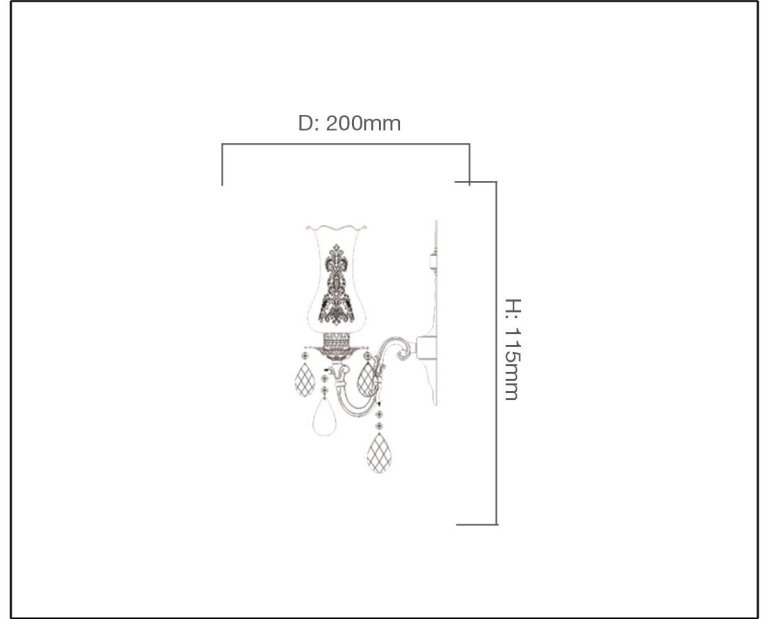

Syv[®]
design

WALL LIGHT

TECHNICAL DATA SHEET - MOLTO 1 - 13819 - WALL LIGHT

13819
Wall Mounted
Lamp Type: E14 x 1
Rated input power: 40W Max

Product Description

Dripping with shimmering crystals, this wall light brings a grand & luxurious allure to your décor. This stunning piece, featuring elaborate scroll work of Turks. The lamp sits at the end of a brass finish arm, and is surrounded by glass and crystals.

Technical Data

Product Data	Wall Light
Wattage	40W
IP Rating	20
Color Temperature	-
Material	Crystals + Aluminium body + Glass Shades
Finish	Hand-painted in Gold & Brass
Applications	Residential & Hospitality
Warranty	N/A