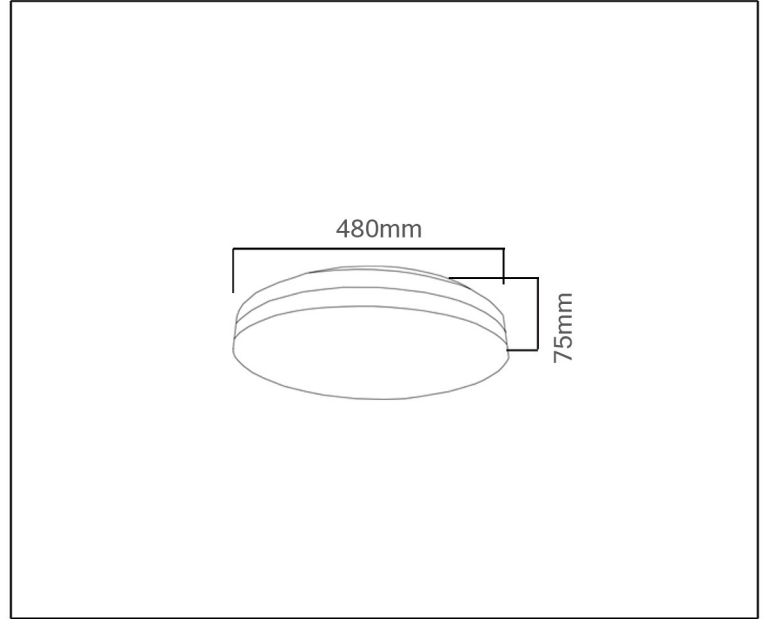

## TECHNICAL DATA SHEET - LEVE - 14836 - CEILING LUMINAIRE

**EPISTAR LED**  
 Wattage: 32W  
 Rated Luminaire Luminous Flux: 3200lm  
 Rated Luminaire Efficiency: 100lm/W  
 Rated input power: 185-285V AC

### Technical Data

Product Data	Ceiling Light
Wattage	32W
Color Temperature	3000K
Rated Luminaire Luminous Flux	3200lm
IP Rating	42
Beam Angle	120°
Frequency Range	50-60Hz
CRI	Ra>82
Power Factor	>0.9
Material	Metal Base + Acrylic Diffuser
Finish	White
Life Span	30,000 Hours
Warranty	3 Years
Applications	Retail, Commercial, Residential, etc.