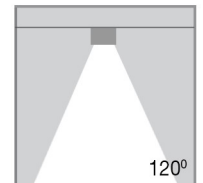

## TECHNICAL DATA SHEET - LEVE - 14836 - CEILING LUMINAIRE

**EPISTAR LED**  
 Wattage: 32W  
 Rated Luminaire Luminous Flux: 3200lm  
 Rated Luminaire Efficiency: 100lm/W  
 Rated input power: 185-285V AC

### Technical Data

Product Data	Ceiling Light
Wattage	32W
Color Temperature	3000K
Rated Luminaire Luminous Flux	3200lm
IP Rating	42
Beam Angle	120°
Frequency Range	50-60Hz
CRI	Ra>82
Power Factor	>0.9
Material	Metal Base + Acrylic Diffuser
Finish	White
Life Span	30,000 Hours
Warranty	3 Years
Applications	Retail, Commercial, Residential, etc.