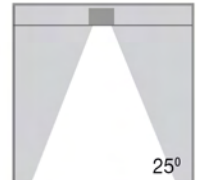

SYV[®]

RECESSED DOWNLIGHT

TECHNICAL DATA SHEET - NIMO - 14470 - RECESSED DOWNLIGHT

14470
 CREE LED
 Rated Luminaire luminous flux: 75lm
 Rated input power: 1W
 Luminaire efficiency: 75lm/w
 Input voltage: 220-240V

Product Description

Dimo LED Spotlight is made for all interior spaces. With low electricity consumption Dimo is perfect to illuminate any areas with less lighting.

Technical Data

Product Data	Recessed Downlight
Wattage	1W
Color Temperature	3000K
Rated Luminaire Luminous Flux	75lm
IP Rating	44
Beam Angle	25°
Frequency Range	50-60Hz
CRI	Ra>80
Power Factor	>0.9
Material	Surface anodised + Stainless steel
Finish	Chrome
Life Span	30,000Hrs
Warranty	3 Years
Applications	Residential, Commercial, Retail, etc.

Options

Color Temperature	3000K, 4000K, 6000K
Beam Angle	10°, 15°, 25°
Finish	Black/Silver