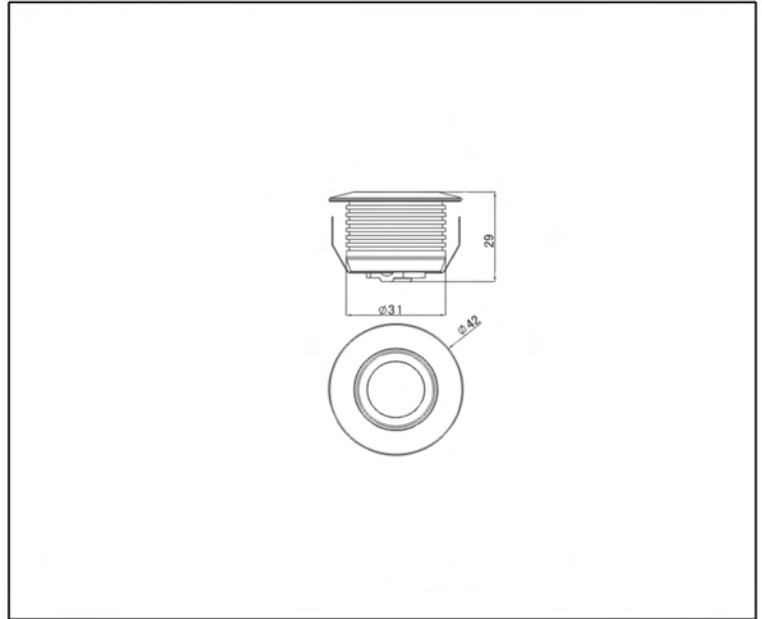

SYV[®]

RECESSED DOWNLIGHT

TECHNICAL DATA SHEET - NIMO - 14470 - RECESSED DOWNLIGHT

14470
 CREE LED
 Rated Luminaire luminous flux: 75lm
 Rated input power: 1W
 Luminaire efficiency: 75lm/w
 Input voltage: 220-240V

Product Description

Dimo LED Spotlight is made for all interior spaces. With low electricity consumption Dimo is perfect to illuminate any areas with less lighting.

Technical Data

Product Data	Recessed Downlight
Wattage	1W
Color Temperature	3000K
Rated Luminaire Luminous Flux	75lm
IP Rating	44
Beam Angle	25°
Frequency Range	50-60Hz
CRI	Ra>80
Power Factor	>0.9
Material	Surface anodised + Stainless steel
Finish	Chrome
Life Span	30,000Hrs
Warranty	3 Years
Applications	Residential, Commercial, Retail, etc.

Options

Color Temperature	3000K, 4000K, 6000K
Beam Angle	10°, 15°, 25°
Finish	Black/Silver