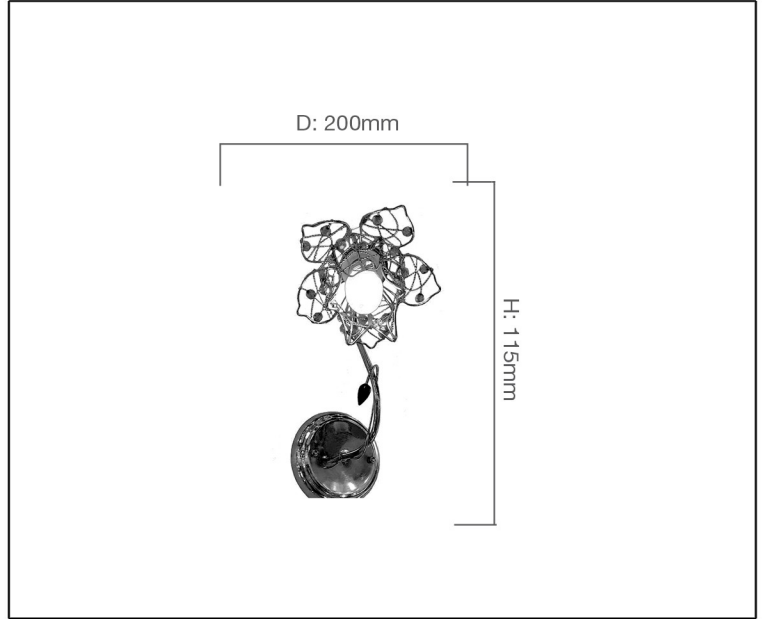

SYV[®]
design

WALL LIGHT

TECHNICAL DATA SHEET - OREO 1 - 11551 - WALL LIGHT

11551
Wall Mounted
Lamp Type: E14 x 1
Rated input power: 40W Max

Product Description

A classic traditional wall light fitting is offered in gold with leaf and crystals along with metal wire shade. This fitting is ideal for living room & bedroom that are in need of soft ambient light. It adds a unique & classical decorative element that adds an outstanding appearance into your wall.

Technical Data

Product Data	Wall Light
Wattage	40W
IP Rating	20
Color Temperature	-
Material	Gold plated body + Crystals+ Metal wire shade
Finish	Golden
Applications	Residential & Hospitality
Warranty	N/A