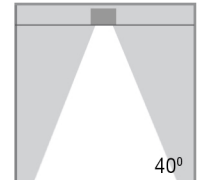

SYV[®]

RECESSED DOWNLIGHT

TECHNICAL DATA SHEET - PECA 1 - 14617 - RECESSED DOWNLIGHT

14617
 LED
 Rated Luminaire luminous flux: 740lm
 Rated input power: 12W
 Luminaire efficiency: 61.66lm/w
 Input voltage: 220-240V

Technical Data

Product Data	Recessed Downlight
Wattage	12W
Color Temperature	3000K
Rated Luminaire Luminous Flux	740lm
IP Rating	20
Beam Angle	40°
Current	210mA
Frequency Range	50-60Hz
CRI	Ra>80
Power Factor	>0.9
Material	Adjustable Aluminium body + PC Reflector
Finish	Chrome
Life Span	30,000Hrs
Warranty	3 Years
Applications	Residential, Commercial, Retail, etc.

Options

Wattage	9W, 12W
Color Temperature	3000K, 4000K
Beam Angle	15°, 24°, 40°