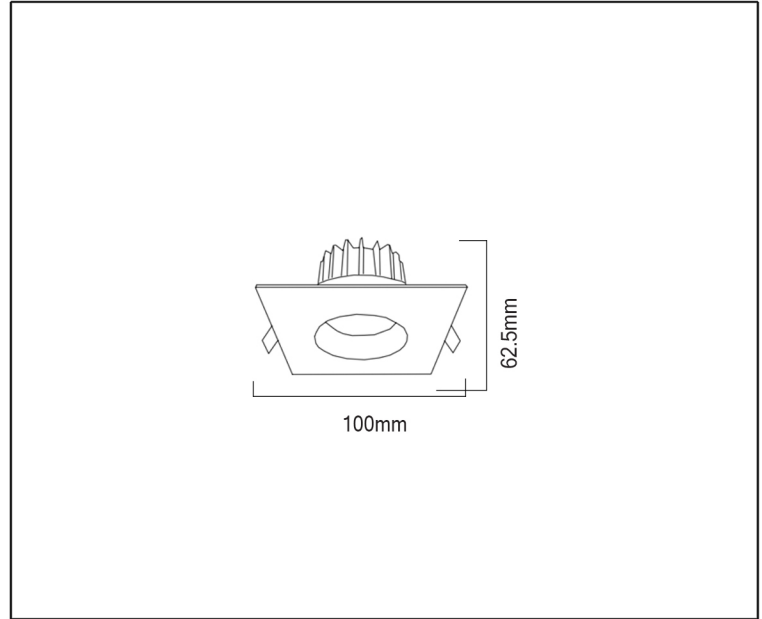

SYV[®]

RECESSED DOWNLIGHT

TECHNICAL DATA SHEET - PECA 1 - 14617 - RECESSED DOWNLIGHT

14617
 LED
 Rated Luminaire luminous flux: 740lm
 Rated input power: 12W
 Luminaire efficiency: 61.66lm/w
 Input voltage: 220-240V

Product Description

The clean and minimalist design of Peca 1 downlight ensures it will blend in with your home's interior making it suitable in a variety of décor settings and styles. The slight recess of the light source means all glare will be kept to a minimum with brightening any area.

Technical Data

Product Data	Recessed Downlight
Wattage	12W
Color Temperature	3000K
Rated Luminaire Luminous Flux	740lm
IP Rating	20
Beam Angle	40°
Current	210mA
Frequency Range	50-60Hz
CRI	Ra>80
Power Factor	>0.9
Material	Adjustable Aluminium body + PC Reflector
Finish	Chrome
Life Span	30,000Hrs
Warranty	3 Years
Applications	Residential, Commercial, Retail, etc.

Options

Wattage	9W, 12W
Color Temperature	3000K, 4000K
Beam Angle	15°, 24°, 40°