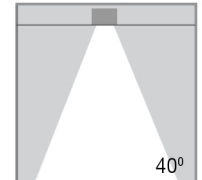

SYV

RECESSED DOWNLIGHT

TECHNICAL DATA SHEET - PECA 2 - 14618 - RECESSED DOWNLIGHT

14618
 LED
 Rated Luminaire luminous flux: 2 x 740lm
 Rated input power: 2 x 12W
 Luminaire efficiency: 61.66lm/w
 Input voltage: 220-240V

Technical Data

Product Data	Recessed Downlight
Wattage	2 x 12W
Color Temperature	3000K
Rated Luminaire Luminous Flux	2 x 740lm
IP Rating	20
Beam Angle	40°
Current	210mA
Frequency Range	50-60Hz
CRI	Ra>80
Power Factor	>0.9
Material	Adjustable Aluminium body + PC Reflector
Finish	Chrome
Life Span	30,000Hrs
Warranty	3 Years
Applications	Residential, Commercial, Retail, etc.

Options

Wattage	9W, 12W
Color Temperature	3000K, 4000K
Beam Angle	15°, 24°, 40°