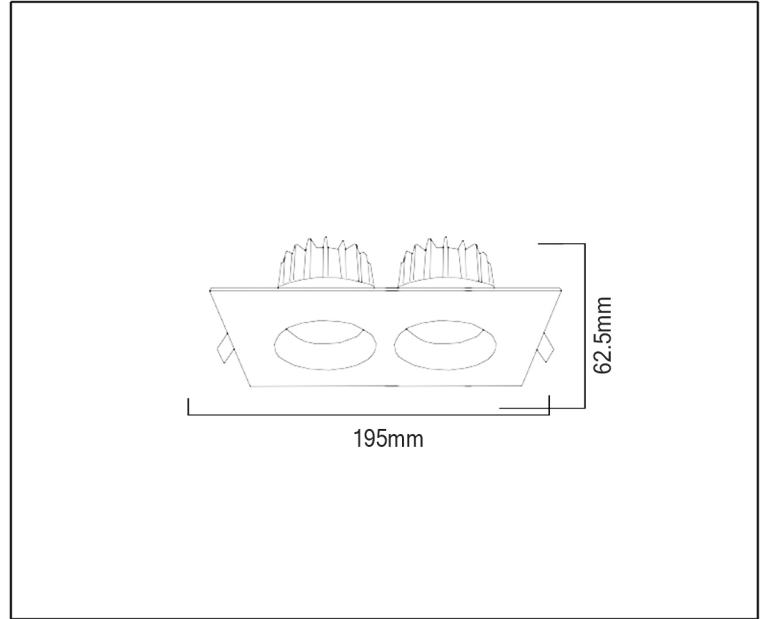

SYV

RECESSED DOWNLIGHT

TECHNICAL DATA SHEET - PECA 2 - 14618 - RECESSED DOWNLIGHT

14618
 LED
 Rated Luminaire luminous flux: 2 x 740lm
 Rated input power: 2 x 12W
 Luminaire efficiency: 61.66lm/w
 Input voltage: 220-240V

Product Description

This Peca 2 is a twin LED downlight with clean and minimalist design that ensures it will blend in with your home's interior making it suitable in a variety of décor settings and styles.

Technical Data

Product Data	Recessed Downlight
Wattage	2 x 12W
Color Temperature	3000K
Rated Luminaire Luminous Flux	2 x 740lm
IP Rating	20
Beam Angle	40°
Current	210mA
Frequency Range	50-60Hz
CRI	Ra>80
Power Factor	>0.9
Material	Adjustable Aluminium body + PC Reflector
Finish	Chrome
Life Span	30,000Hrs
Warranty	3 Years
Applications	Residential, Commercial, Retail, etc.

Options

Wattage	9W, 12W
Color Temperature	3000K, 4000K
Beam Angle	15°, 24°, 40°