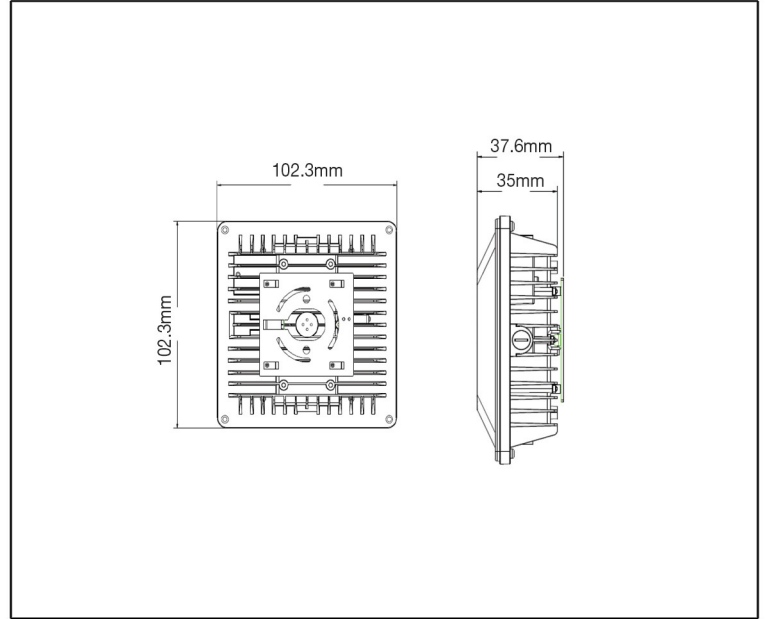

SYV[®]
design

CEILING MOUNTED LIGHT

TECHNICAL DATA SHEET - PRIMERA - 14815 - CEILING MOUNTED

14815
 LED
 Rated Luminaire luminous flux: 6,108lm
 Rated input power: 58W
 Luminaire efficiency: 105lm/w
 Input voltage: 100-277V

Product Description

This ceiling-mounted luminaire is suitable for both commercial and industrial lighting applications, such as building entrances, pedestrian walkways, multi-use facilities, perimeter parking areas, industrial facilities, storage facilities, schools, and institutions. This model also offers fast and easy installation; it is designed to be ceiling mounted. This Orbit luminaire is fitted for 100,000 life hours.

Technical Data

Product Data	Ceiling Mounted Light
Wattage	58W
Color Temperature	5000K
Rated Luminaire Luminous Flux	6,108lm
IP Rating	65
Frequency Range	50-60Hz
CRI	Ra>80
Power Factor	>0.9
Material	Aluminium Body + Prismatic Lens
Finish	Black
Life Span	100,000Hrs
Warranty	6 Years
Applications	Commercial, Industrial, Hospitality