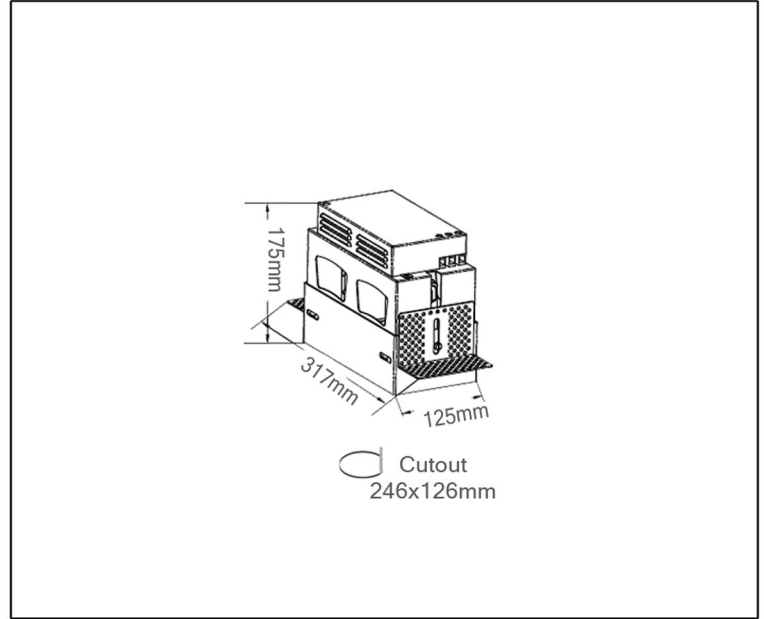

# SYV<sup>®</sup>

design

RECESSED DOWNLIGHT

## TECHNICAL DATA SHEET - REJILA 2 - 14919 - RECESSED DOWNLIGHT

14919  
 PHILIPS LED  
 Rated Luminaire Luminous Flux: 3900lm  
 Rated input power: 2 x 30W  
 Luminaire efficiency: 65lm/W  
 Input voltage: AC200-240V

### Technical Data

Product Data	Recessed Downlight
Wattage	2 x 30W
Color Temperature	3000K
Rated Luminaire Luminous Flux	3900lm
IP Rating	20
Beam Angle	30°
Frequency Range	50-60Hz
CRI	Ra>80/90
Power Factor	>0.9
Material	Aluminum with Powder coated surface
Finish	Black + Iron Grey
Life Span	30,000Hrs
Warranty	3 Years
Applications	Residential, Commercial, Retail, etc.

### Options

Wattage	30W, 90W
Beam Angle	15°/20°/36°/45°
Color Temperature	2700K-5000K
Dimmable	TRIAC
Finish	White+Iron gray/Iron gray