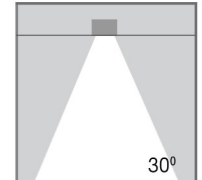

## TECHNICAL DATA SHEET - REJILA 2 - 14919 - RECESSED DOWNLIGHT

14919  
 PHILIPS LED  
 Rated Luminaire Luminous Flux: 3900lm  
 Rated input power: 2 x 30W  
 Luminaire efficiency: 65lm/W  
 Input voltage: AC200-240V

### Technical Data

Product Data	Recessed Downlight
Wattage	2 x 30W
Color Temperature	3000K
Rated Luminaire Luminous Flux	3900lm
IP Rating	20
Beam Angle	30°
Frequency Range	50-60Hz
CRI	Ra>80/90
Power Factor	>0.9
Material	Aluminum with Powder coated surface
Finish	Black + Iron Grey
Life Span	30,000Hrs
Warranty	3 Years
Applications	Residential, Commercial, Retail, etc.

### Options

Wattage	30W, 90W
Beam Angle	15°/20°/36°/45°
Color Temperature	2700K-5000K
Dimmable	TRIAC
Finish	White+Iron gray/Iron gray