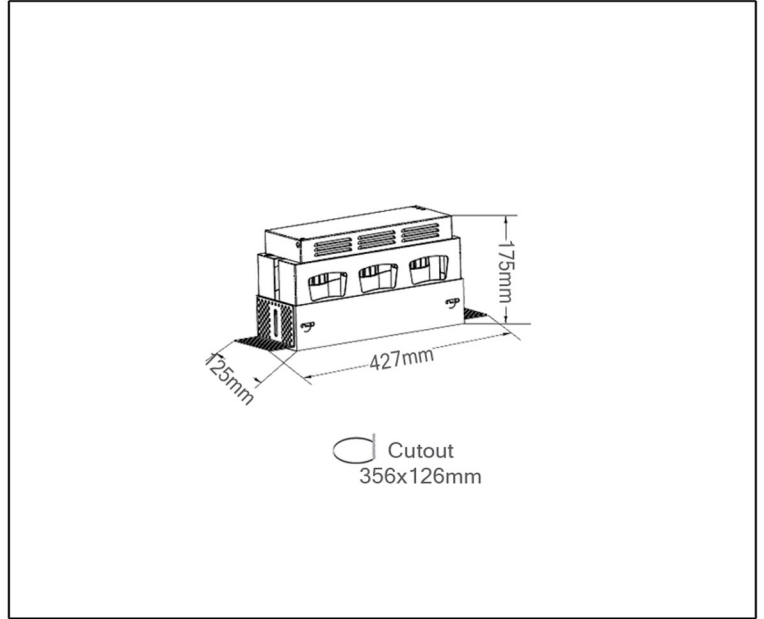

**SYV**<sup>®</sup>  
design

RECESSED DOWNLIGHT

## TECHNICAL DATA SHEET - REJILA 3 - 14920 - RECESSED DOWNLIGHT

14920  
 PHILIPS LED  
 Rated Luminaire Luminous Flux: 5850lm  
 Rated input power: 3 x 30W  
 Luminaire efficiency: 65lm/W  
 Input voltage: AC200-240V

### Technical Data

Product Data	Recessed Downlight
Wattage	3 x 30W
Color Temperature	3000K
Rated Luminaire Luminous Flux	5850lm
IP Rating	20
Beam Angle	30°
Frequency Range	50-60Hz
CRI	Ra>80/90
Power Factor	>0.9
Material	Aluminum with Powder coated surface
Finish	Black + Iron Grey
Life Span	30,000Hrs
Warranty	3 Years
Applications	Residential, Commercial, Retail, etc.

### Options

Wattage	30W, 60W
Beam Angle	15°/20°/36°/45°
Color Temperature	2700K-5000K
Dimmable	TRIAC
Finish	White+Iron gray/Iron gray