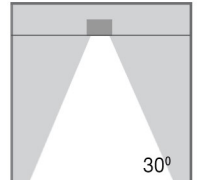

## TECHNICAL DATA SHEET - REJILA 3 - 14920 - RECESSED DOWNLIGHT

14920  
 PHILIPS LED  
 Rated Luminaire Luminous Flux: 5850lm  
 Rated input power: 3 x 30W  
 Luminaire efficiency: 65lm/W  
 Input voltage: AC200-240V

### Technical Data

Product Data	Recessed Downlight
Wattage	3 x 30W
Color Temperature	3000K
Rated Luminaire Luminous Flux	5850lm
IP Rating	20
Beam Angle	30°
Frequency Range	50-60Hz
CRI	Ra>80/90
Power Factor	>0.9
Material	Aluminum with Powder coated surface
Finish	Black + Iron Grey
Life Span	30,000Hrs
Warranty	3 Years
Applications	Residential, Commercial, Retail, etc.

### Options

Wattage	30W, 60W
Beam Angle	15°/20°/36°/45°
Color Temperature	2700K-5000K
Dimmable	TRIAC
Finish	White+Iron gray/Iron gray