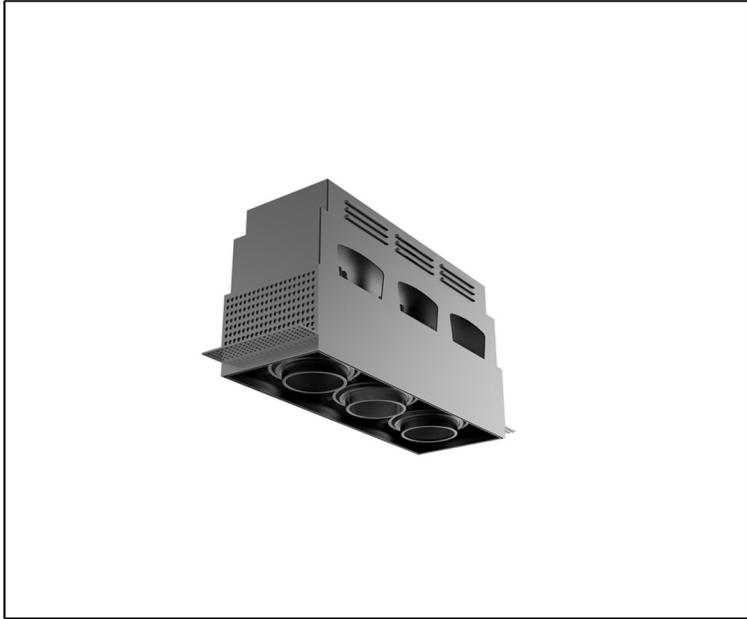

**SYV**<sup>®</sup>  
design

RECESSED DOWNLIGHT

## TECHNICAL DATA SHEET - REJILA 3 - 14920 - RECESSED DOWNLIGHT

14920  
 PHILIPS LED  
 Rated Luminaire Luminous Flux: 5850lm  
 Rated input power: 3 x 30W  
 Luminaire efficiency: 65lm/W  
 Input voltage: AC200-240V

### Product Description

LED grille light has single head, double heads and tri-heads lamp with die-casting aluminum and heat dissipation, it is covered with frame that makes installation easy, steady and convenient. Multiple wattages, sizes and beam angles are available along with dimming options

### Options

Wattage	30W, 60W
Beam Angle	15°/20°/36°/45°
Color Temperature	2700K-5000K
Dimmable	TRIAC
Finish	White+Iron gray/Iron gray