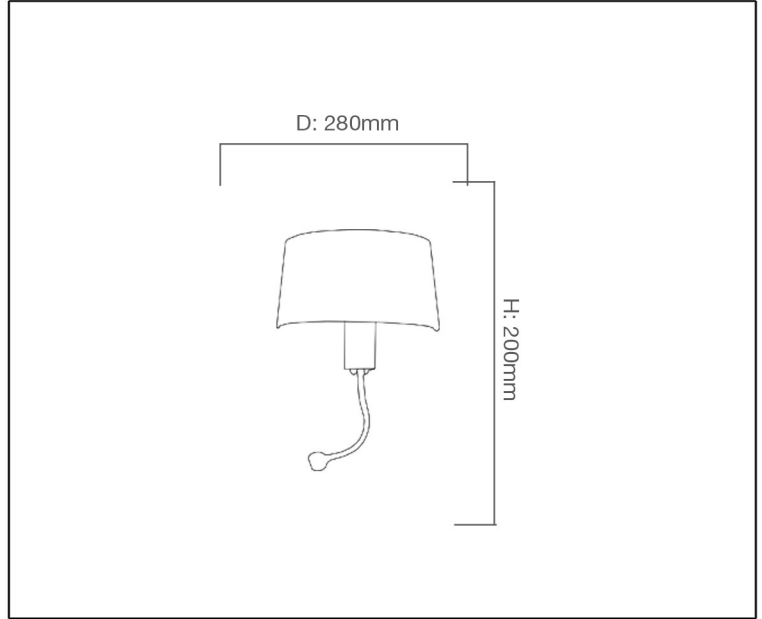

Syv[®]
design

WALL LIGHT

TECHNICAL DATA SHEET - SICHEL - 14209 - WALL LIGHT

14209
Wall Mounted
Lamp Type: E27 with Cree LED
Rated input power: 60W Max

Product Description

Unlike many table lamps, Sichel stays out of reach from harm, a beautiful wall mounted lamp with its elegant look of Beige fabric and steel, Sichel stands out for its modern design that looks great on any wall as well provides sufficient light to illuminate a specific area or acts as a reading light.

Technical Data

Product Data	Wall Light
Wattage	60W
IP Rating	20
Lumen	180lm
Material	Steel + Fabric Shade
Finish	Beige + Chrome
Applications	Residential & Hospitality
Warranty	3 Years