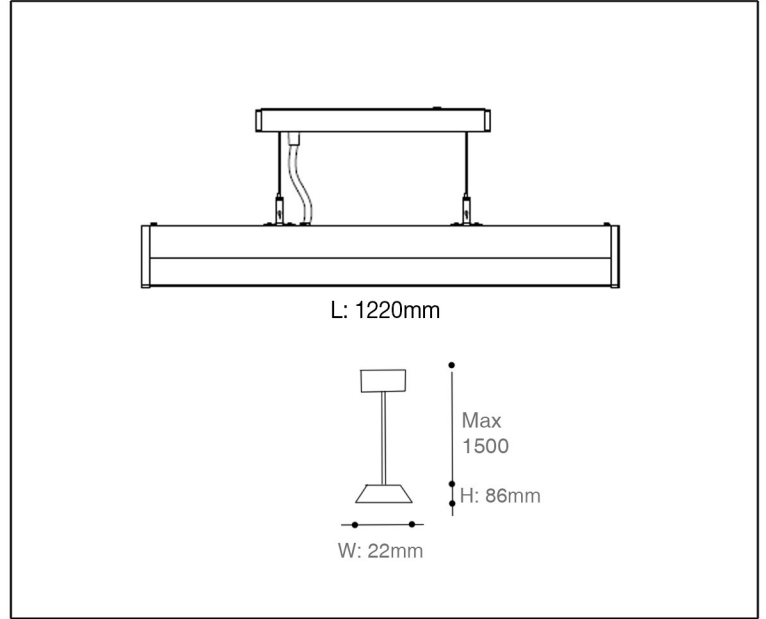

## TECHNICAL DATA SHEET - TENUE DL - 14855 - SUSPENDED MOUNTED LIGHT

14855  
 SAMSUNG LED  
 Rated Luminaire luminous flux: 1,800lm  
 Rated input power: 25W  
 Luminaire efficiency: 72lm/w  
 Input voltage: 110-240V

### Product Description

Tenue, a LED linear lamp in aluminium profile tiny and firm in structure with built in driver, premium extruded aluminium, reliable heat dissipation. Composed of premium aluminium and high-transmittance opal PC diffuser.

### Technical Data

Product Data	Suspended Mounted Light
Wattage	25W
Color Temperature	6000K
Rated Luminaire luminous flux	1,800lm
IP Rating	40
Frequency Range	50-60Hz
CRI	>80
Power Factor	>0.9
Material	Aluminium Body + Acrylic
Finish	Silver
Life Span	50,000Hrs
Warranty	5 Years
Applications	Hospitality, Commercial, etc.