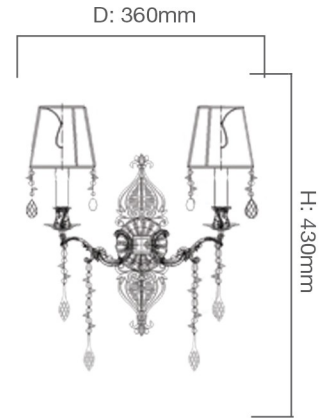

Syv[®]
design

WALL LIGHT

TECHNICAL DATA SHEET - VERDE 2 - 13519 - WALL LIGHT

13519
Wall Mounted
Lamp Type: E14 x 2
Rated input power: 40W Max

Product Description

A chic design with a luxurious style is a perfect item to bring a soft yet glamorous touch into modern and traditional homes alike. This wall fitting features the golden body with elegantly curving arms. However, this beautiful light receives a strikingly contemporary update in the form of genuine green, pink & white pearls rolling down the body with green shades that add a classic touch.

Technical Data

Product Data	Wall Light
Wattage	40W
IP Rating	20
Color Temperature	-
Material	Crystals + Pearls + Fabric Shade
Finish	Hand-painted in Gold & Brass
Applications	Residential & Hospitality
Warranty	N/A