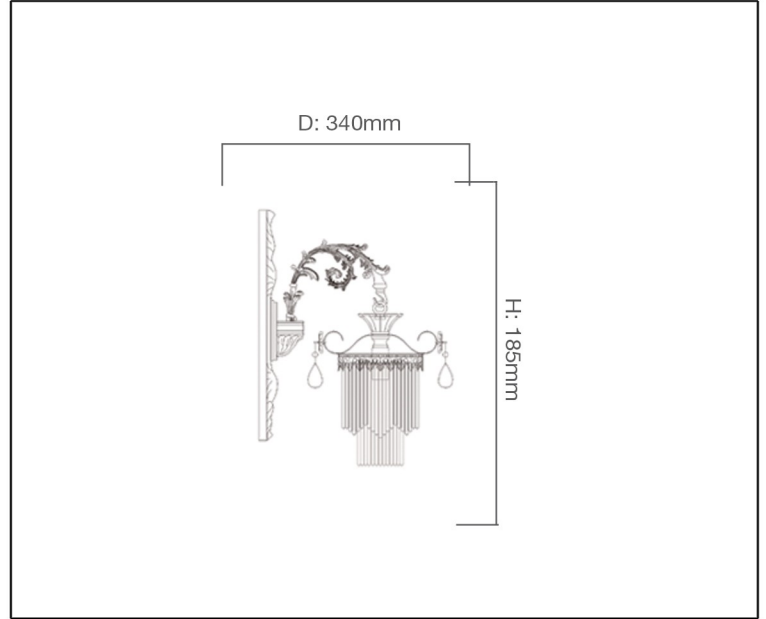

Syv[®]
design

WALL LIGHT

TECHNICAL DATA SHEET - VEZZOSO 1 - 13818 - WALL LIGHT

13818
Wall Mounted
Lamp Type: E14 x 1
Rated input power: 40W Max

Product Description

Dripping with shimmering crystals, this fitting brings a grand & luxurious allure to your décor. This stunning piece, featuring elaborate scroll work of Turks. The lamp sits at the end of a brass finish arm, and is surrounded by glass and crystals.

Technical Data

Product Data	Wall Light
Wattage	40W
IP Rating	20
Color Temperature	-
Material	Crystals + Alloy body + Glass Shades
Finish	Hand-paint in alloy color
Applications	Residential & Hospitality
Warranty	N/A