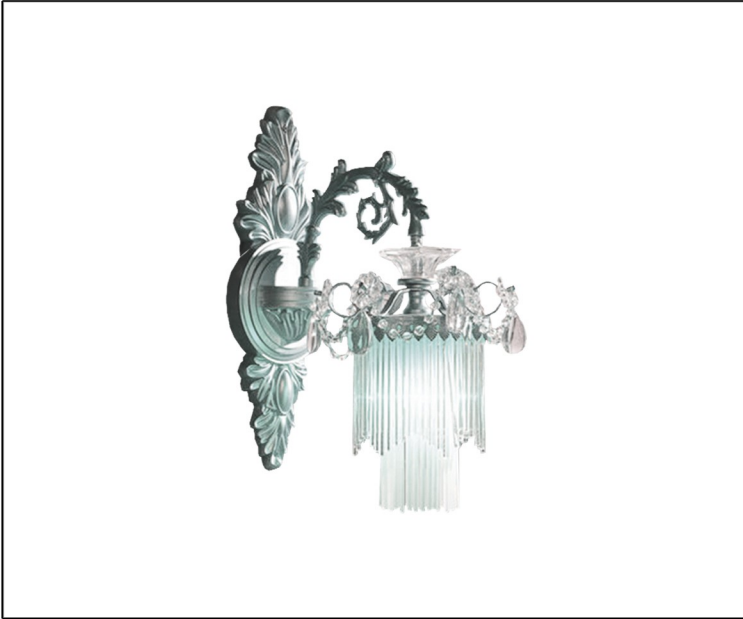

Syv[®]
design

WALL LIGHT

TECHNICAL DATA SHEET - VEZZOSO 1 - 13818 - WALL LIGHT

13818
Wall Mounted
Lamp Type: E14 x 1
Rated input power: 40W Max

Product Description

Dripping with shimmering crystals, this fitting brings a grand & luxurious allure to your décor. This stunning piece, featuring elaborate scroll work of Turks. The lamp sits at the end of a brass finish arm, and is surrounded by glass and crystals.

Technical Data

Product Data	Wall Light
Wattage	40W
IP Rating	20
Color Temperature	-
Material	Crystals + Alloy body + Glass Shades
Finish	Hand-paint in alloy color
Applications	Residential & Hospitality
Warranty	N/A