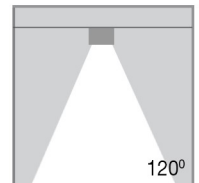

SYV[®]
design

CEILING LUMINAIRE

TECHNICAL DATA SHEET - VIDRIO - 14839 - CEILING LUMINAIRE

EPISTAR LED
 Wattage: 24W
 Rated Luminaire Luminous Flux: 2400lm
 Rated Luminaire Efficiency: 100lm/W
 Rated input power: 185-285V AC

Technical Data

Product Data	Ceiling Light
Wattage	24W
Color Temperature	6000K
Rated Luminaire Luminous Flux	2400lm
IP Rating	42
Beam Angle	120°
Frequency Range	50-60Hz
CRI	Ra>82
Power Factor	>0.9
Material	Metal Base + Acrylic Diffuser
Finish	White
Life Span	30,000 Hours
Warranty	3 Years
Applications	Retail, Commercial, Residential, etc.