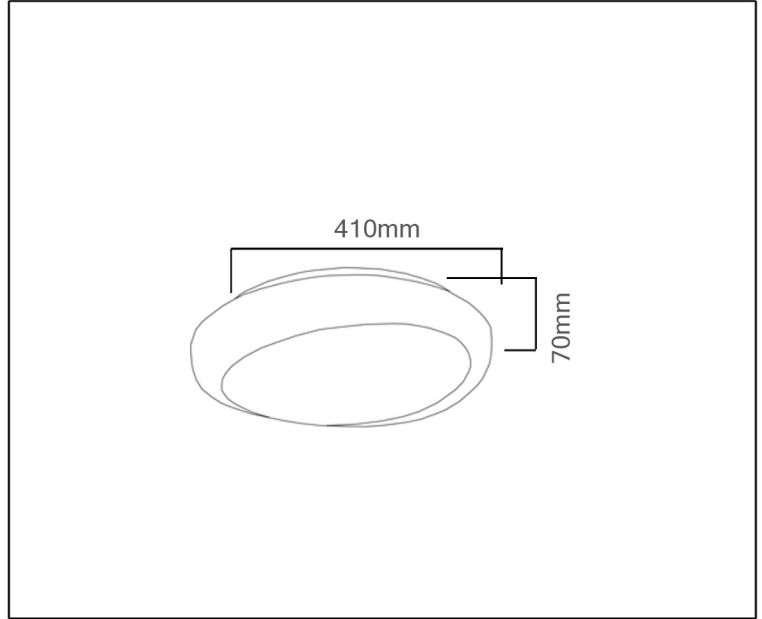

SYV[®]
design

CEILING LUMINAIRE

TECHNICAL DATA SHEET - VIDRIO - 14839 - CEILING LUMINAIRE

EPISTAR LED
 Wattage: 24W
 Rated Luminaire Luminous Flux: 2400lm
 Rated Luminaire Efficiency: 100lm/W
 Rated input power: 185-285V AC

Technical Data

Product Data	Ceiling Light
Wattage	24W
Color Temperature	6000K
Rated Luminaire Luminous Flux	2400lm
IP Rating	42
Beam Angle	120°
Frequency Range	50-60Hz
CRI	Ra>82
Power Factor	>0.9
Material	Metal Base + Acrylic Diffuser
Finish	White
Life Span	30,000 Hours
Warranty	3 Years
Applications	Retail, Commercial, Residential, etc.