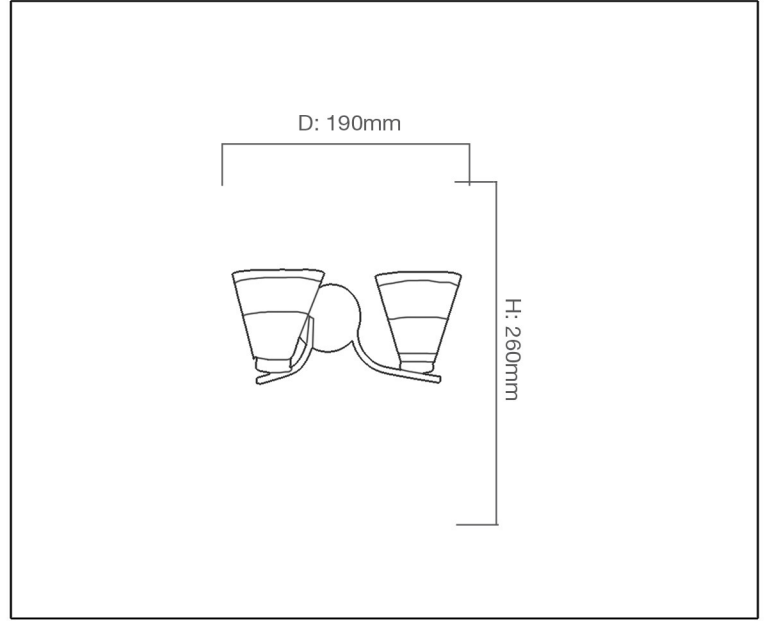

Syv[®]
design

WALL LIGHT

TECHNICAL DATA SHEET - VULCANO 2 - 11858 - WALL LIGHT

11858
Wall Mounted
Lamp Type: E27 with Cree LED
Rated input power: 60W Max

Product Description

The golden beauty of the vulcano wall Light will make any room feel more comfortable. This shades light up your room with a soft, warm glow. This wall light uses a yellow and gold finish to highlight the contemporary architectural details.

Technical Data

Product Data	Wall Light
Wattage	60W
IP Rating	20
Lumen	180lm
Material	Metal body + Yellow with glass shades
Finish	Golden + Yellow glass shades
Applications	Residential & Hospitality
Warranty	N/A