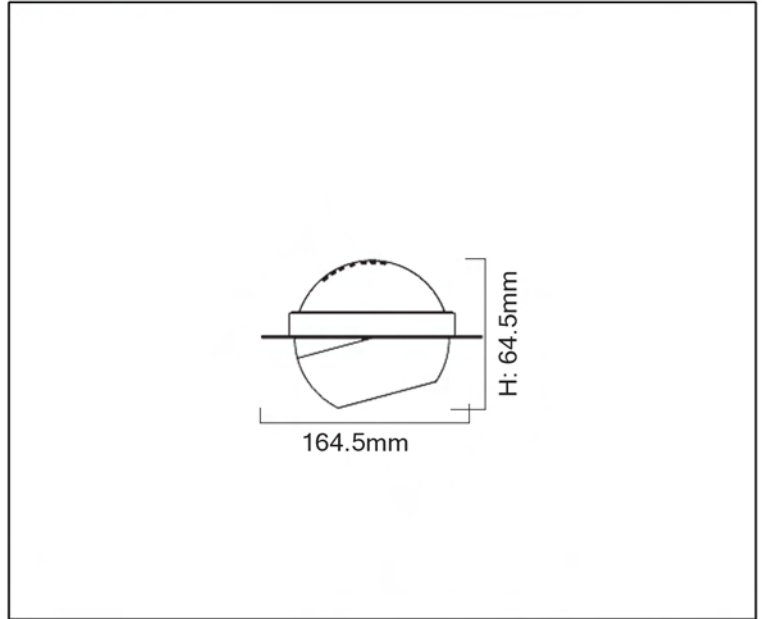

SYV

RECESSED DOWNLIGHT

WIJ ZIJN DE PIONIERS VAN
**FAIR TRADE
IN BEAUTY**
DE DAG PROFITEERT
100.000 MENSEN

TECHNICAL DATA SHEET - WEG 1 - 13162 - COB DOWNLIGHT

13162
 CREE LED
 Rated Luminaire luminous flux: 1500lm
 Rated input power: 30W
 Luminaire efficiency: 50lm/w
 Input voltage: 110-240V

Product Description

Made of high quality aluminum materials & designed with unique light distribution. This fresh and innovative track head combines aesthetics with superior functionality for applications such as specialty retail, grocery, galleries, museums, hospitality, residential and educational environments.

Technical Data

Product Data	Recessed Downlight
Wattage	30W
Color Temperature	4000K
Rated Luminaire Luminous Flux	1500lm
IP Rating	20
Beam Angle	40°
Current	820mA
Frequency Range	50-60Hz
CRI	Ra>80
Power Factor	>0.9
Material	Aluminum alloy + PC reflector
Finish	Black
Life Span	30,000Hrs
Warranty	3 Years
Applications	Residential, Commercial, Retail, etc.

Options

Wattage	30W, 35W
Color Temperature	3000K, 4000K
Beam Angle	15°, 24°, 40°, 50°
Finish	Black, White, Silver