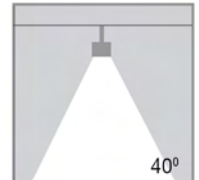

SYV

RECESSED DOWNLIGHT

WIJ ZIJN DE PIONIERS VAN
**FAIR TRADE
IN BEAUTY**
DE DAG PROFITEERT
100.000 MENSEN

TECHNICAL DATA SHEET - WEG 1 - 13162 - COB DOWNLIGHT

13162
 CREE LED
 Rated Luminaire luminous flux: 1500lm
 Rated input power: 30W
 Luminaire efficiency: 50lm/w
 Input voltage: 110-240V

Product Description

Made of high quality aluminum materials & designed with unique light distribution. This fresh and innovative track head combines aesthetics with superior functionality for applications such as specialty retail, grocery, galleries, museums, hospitality, residential and educational environments.

Technical Data

Product Data	Recessed Downlight
Wattage	30W
Color Temperature	4000K
Rated Luminaire Luminous Flux	1500lm
IP Rating	20
Beam Angle	40°
Current	820mA
Frequency Range	50-60Hz
CRI	Ra>80
Power Factor	>0.9
Material	Aluminum alloy + PC reflector
Finish	Black
Life Span	30,000Hrs
Warranty	3 Years
Applications	Residential, Commercial, Retail, etc.

Options

Wattage	30W, 35W
Color Temperature	3000K, 4000K
Beam Angle	15°, 24°, 40°, 50°
Finish	Black, White, Silver