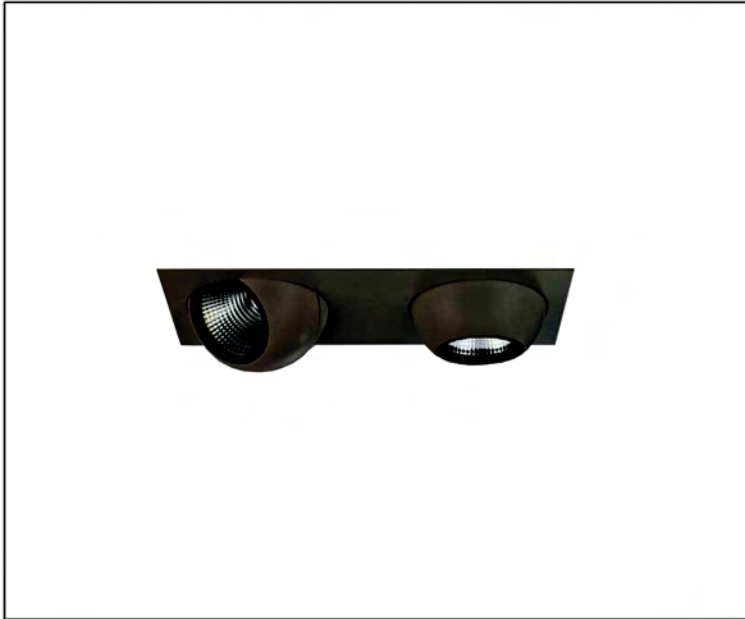

SYV

RECESSED DOWNLIGHT

## TECHNICAL DATA SHEET - WEG 2 - 13158 - COB DOWNLIGHT

13158  
 CREE LED  
 Rated Luminaire luminous flux: 2 x 1500lm  
 Rated input power: 2 x 30W  
 Luminaire efficiency: 50lm/w  
 Input voltage: 110-240V

### Product Description

Made of high quality aluminum materials & designed with unique light distribution. This fresh and innovative track head combines aesthetics with superior functionality for applications such as specialty retail, grocery, galleries, museums, hospitality, residential and educational environments.

### Options

Wattage	2 x 30W, 2 x 35W
Color Temperature	3000K, 4000K
Beam Angle	15°, 24°, 40°, 50°
Finish	Black, White, Silver