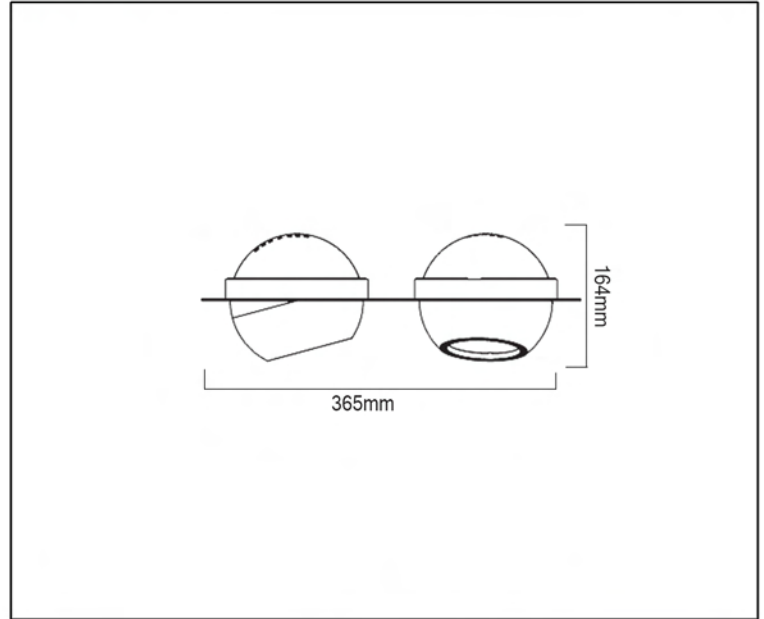

## TECHNICAL DATA SHEET - WEG 2 - 13158 - COB DOWNLIGHT

13158  
 CREE LED  
 Rated Luminaire luminous flux: 2 x 1500lm  
 Rated input power: 2 x 30W  
 Luminaire efficiency: 50lm/w  
 Input voltage: 110-240V

### Product Description

Made of high quality aluminum materials & designed with unique light distribution. This fresh and innovative track head combines aesthetics with superior functionality for applications such as specialty retail, grocery, galleries, museums, hospitality, residential and educational environments.

### Technical Data

Product Data	Recessed Downlight
Wattage	2 x 30W
Color Temperature	4000K
Rated Luminaire Luminous Flux	2 x 1500lm
IP Rating	20
Beam Angle	40°
Current	820mA
Frequency Range	50-60Hz
CRI	Ra>80
Power Factor	>0.9
Material	Aluminum alloy + PC reflector
Finish	Black
Life Span	30,000Hrs
Warranty	3 Years
Applications	Residential, Commercial, Retail, etc.

### Options

Wattage	2 x 30W, 2 x 35W
Color Temperature	3000K, 4000K
Beam Angle	15°, 24°, 40°, 50°
Finish	Black, White, Silver