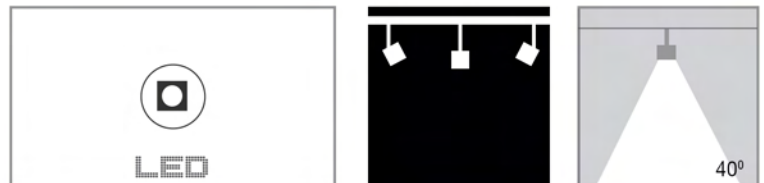

## TECHNICAL DATA SHEET - WEG 2 - 13158 - COB DOWNLIGHT

13158  
 CREE LED  
 Rated Luminaire luminous flux: 2 x 1500lm  
 Rated input power: 2 x 30W  
 Luminaire efficiency: 50lm/w  
 Input voltage: 110-240V

### Technical Data

Product Data	Recessed Downlight
Wattage	2 x 30W
Color Temperature	4000K
Rated Luminaire Luminous Flux	2 x 1500lm
IP Rating	20
Beam Angle	40°
Current	820mA
Frequency Range	50-60Hz
CRI	Ra>80
Power Factor	>0.9
Material	Aluminum alloy + PC reflector
Finish	Black
Life Span	30,000Hrs
Warranty	3 Years
Applications	Residential, Commercial, Retail, etc.

### Options

Wattage	2 x 30W, 2 x 35W
Color Temperature	3000K, 4000K
Beam Angle	15°, 24°, 40°, 50°
Finish	Black, White, Silver