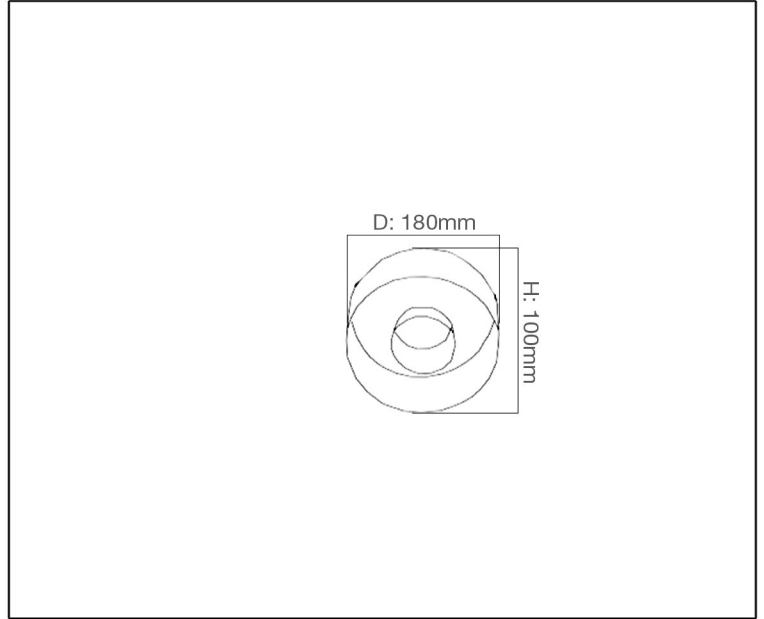

SYV[®]
design

SPOT LIGHT

TECHNICAL DATA SHEET - ZEUS - 10753 - SPOT LIGHT

10753
 Recessed Fitting
 Lamp Type: G4 x 1
 Wattage: 20W

Product Description

LED crystal spotlight come with unique cut design work on crystal glass that promises to decorate your ceilings and walls by its splendid light patterns. May it be your living room or hotel corridors, these small sized Led crystal spotlights will illuminate the spaces bright enough that adds a decorative touch to your walls and ceiling.

Technical Data

Product Data	Spot Light
Wattage	20W
IP Rating	20
Color Temperature	3000K WarmWhite
Material	Silver Aluminium base + Crystal Glass
Finish	Silver + Clear
Applications	Residential & Hospitality
Warranty	2 Years