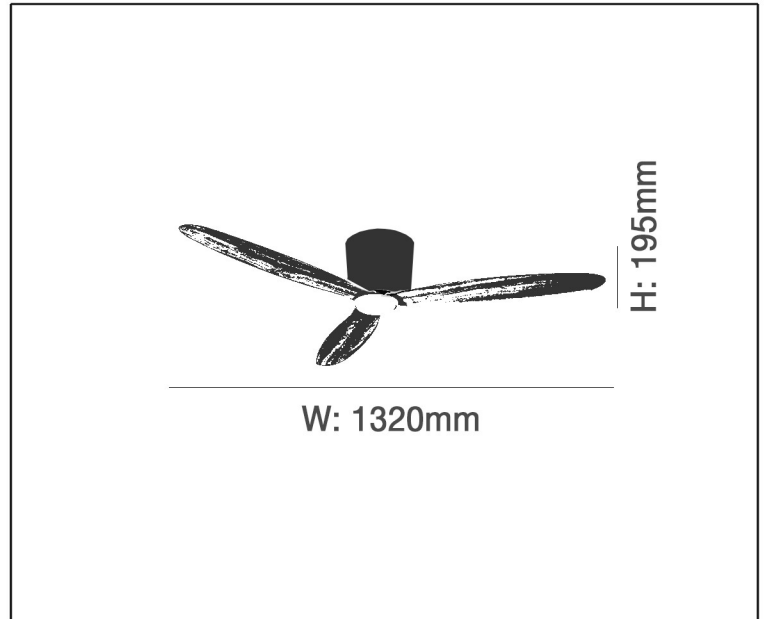

CEILING FAN

TECHNICAL DATA SHEET - AIRFUSION RADAR - 14842 - CEILING FAN

14842
Fans
Brand: Lucci Air
Input voltage: AC240V

Product Description

The Airfusion Radar is a well designed 1320mm timber bladed fan which is stylish and practical yet offers superior performance and airflow. With a short drop from the ceiling of 195mm, the Airfusion Radar is perfect for lower height ceilings and is sure to look right at home in any décor. The Airfusion Radar comes complete with 6 speed remote control with reverse function on the remote.

Technical Data

Product Data	Ceiling Fan
Fanlight Available	210247/210249
Globe Quantity	0
Globe Included	No
Remote Control	Included
Fan Speed Control	6 Speed Remote Control
Airflow (m ³ /min)	175.9
Fan Motor Wattage	35W
Poles	12
Reversible	Yes
Fan Blade Type	Plywood
No. of Blades	3
Fan Blade Size	52in / 132cm
Standard Ceiling Drop	195
Warranty	3 Years
Room Type	Bedroom, Dining Room, Living Room
Style	Industrial, Modern, Scandinavian
Color	White