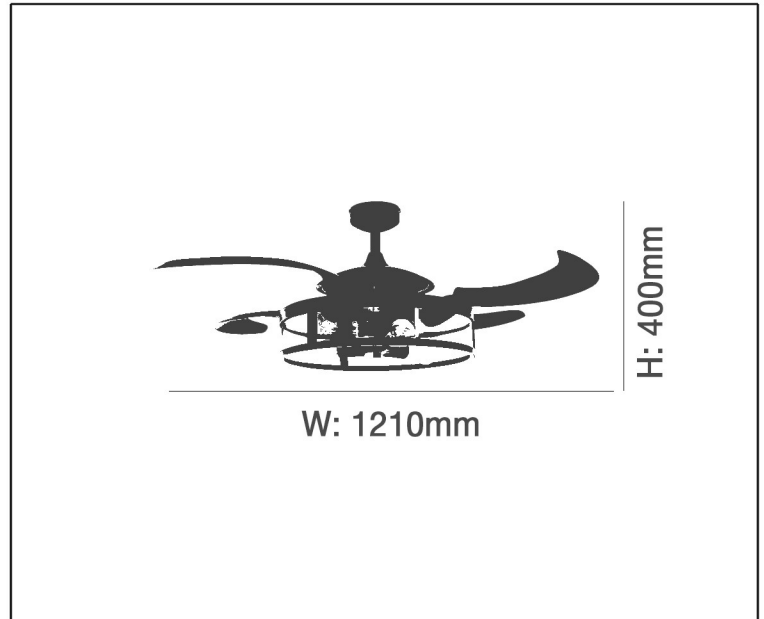

CEILING FAN

## TECHNICAL DATA SHEET - FANAWAY CLASSIC - 14841 - CEILING FAN

14841  
Fans  
Brand: Fanaway  
Input voltage: AC240V

### Product Description

Fanaway Classic retractable acrylic blades ceiling fan and light in oil rubbed bronze with reverse function for use in winter, remote control compatible. Fanaway Classic from FANAWAY® is an advanced ceiling fan with unique aesthetics and energy efficient design. Switched off, the traditionally intrusive fan blades automatically retract and conceal, and visually the unit transforms into a slim, modern light pendant.

### Technical Data

Product Data	Ceiling Fan
Extension Rod	212930
Wiring Loom	with rod
Fanlight Available	Included
Globe Type	ES
Globe Quantity	3
Globe Included	No
Remote Control	210013/210012
Wattage (Max)	25W Max
Fan Speed Control	3 speed Wall Controller
Airflow (m3/min)	180.16
Fan Motor Wattage	61
Poles	16
Reversible	Yes
Exterior Use	Indoor Only
Fan Blade Type	Acrylic
No. of Blades	4
Fan Blade Size	48in / 122cm
Standard Ceiling Drop	270mm
Ceiling Pitch (Degrees)	15 degrees
Warranty	3 Years
Room Type	Bedroom, Dining Room, Kitchen, Living Room
Style	Industrial, Modern, Traditional
Color	Brown