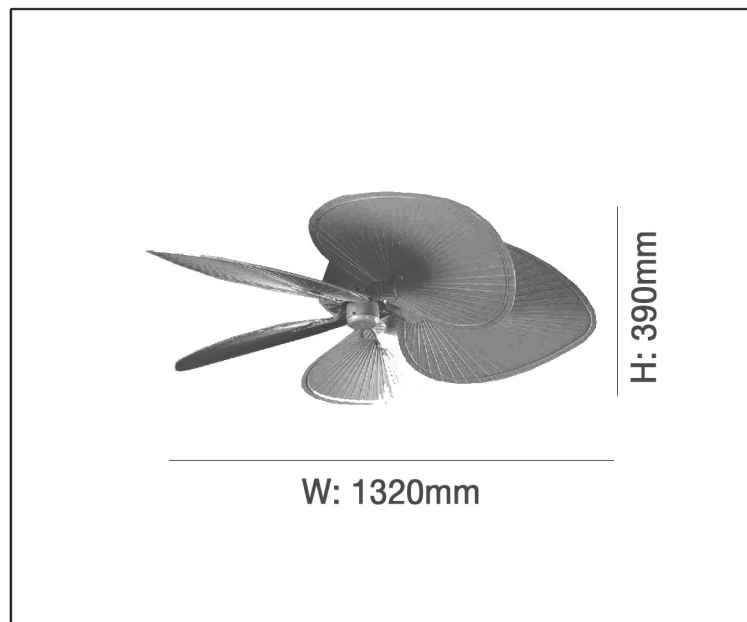

CEILING FAN

TECHNICAL DATA SHEET - TAHITIAN - 14840 - CEILING FAN

14840
Fans
Brand: Lucci Air
Input voltage: AC240V

Product Description

Tahitian 132cm 5 moulded blade fan in bronze with raffia look coffee coloured blades, remote control compatible. Add a bit of flavour to your home with the Tahitian fan. With broad and elegant coffee coloured blades it's sure to be a feature piece and create an oasis feel in any living room. The Tahitian fan can be used in an outdoor area where it is fully covered and has 2 external walls.

Technical Data

Product Data	Ceiling Fan
Extension Rod	210562
Wiring Loom	with rod
Fanlight Available	210227
Globe Quantity	2
Globe Included	No
Remote Control	210013 / 210012
Fan Speed Control	3 speed wall control
Airflow (m ³ /min)	189.3
Fan Motor Wattage	61
Poles	16
Reversible	Yes
Fan Blade Type	Plastic
No. of Blades	5
Fan Blade Size	52in / 132cm
Blade Pitch (Degrees)	23
Standard Ceiling Drop	310mm
Ceiling Pitch (Degrees)	20 degrees
Warranty	3 Years
Style	Beach House, Modern, Retro, Scandinavian, Traditional
Color	Brown