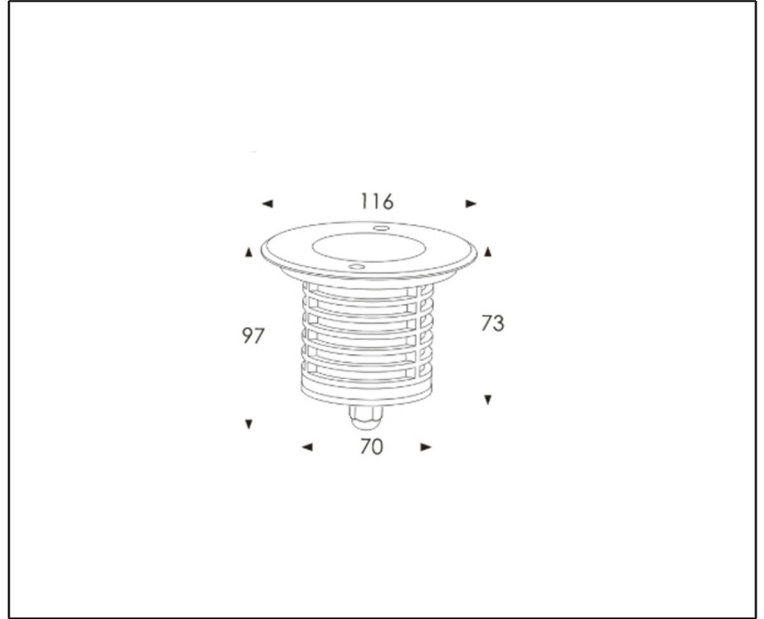

SYV[®]
design

RECESSED INGROUND LIGHT

TECHNICAL DATA SHEET - TRADO S - 15118 - INGROUND LUMINAIRE

Product Description

A discrete and subtle recessed LED. Trado creates a bright effect on its way up with high beam angle relative to the vertical. Tango allows you to highlight your exteriors. It is mainly applied to inpublic places such as urban slow lane, residential area, tourist attractions, parks and squares.

Technical Data

| | |
|-------------------------------|----------------------------------|
| Product Data | Recessed Inground |
| LED Brand | Osram LED |
| Wattage | 6W |
| Color Temperature | 3000K |
| Rated Luminaire Luminous Flux | 376lm |
| Beam Angle | 20° |
| Frequency Range | 50-60Hz |
| CRI | Ra>80 |
| Power Factor | >0.9 |
| Material | Stainless steel, tempered glass |
| Finish | Grey |
| Life Span | 50,000Hrs |
| Warranty | 5 Years |
| Applications | Commercial, Hospitality, Outdoor |

Options

| | |
|-------------------|----------------------------|
| Dimmable | 1-10V, Triac, Dali, Others |
| Color Temperature | 3000K - 6000K, RGB |
| Beam Angle | 15°, 30°, 45° |