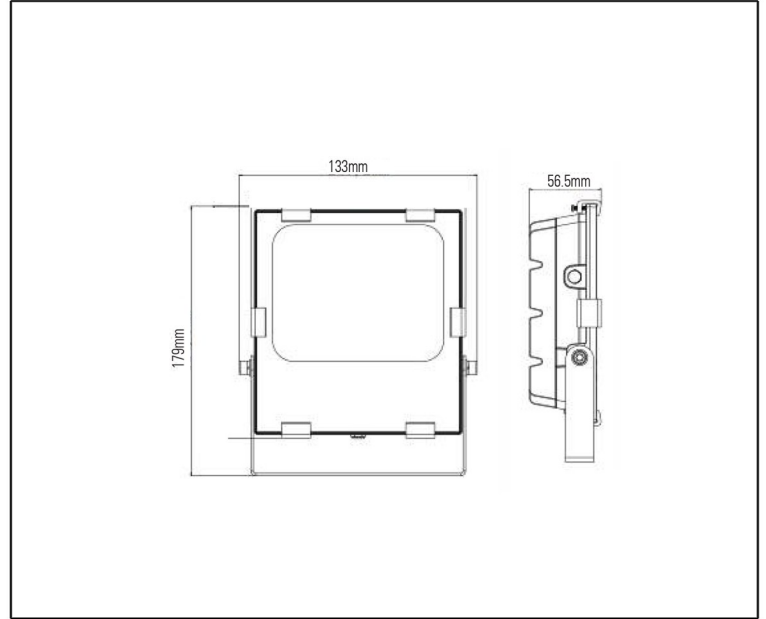

SYV[®]
design

FLOOD LIGHT

TECHNICAL DATA SHEET - VIVO 10 WW - 12897 - FLOOD LIGHT

12897
 LED
 Rated Luminaire Luminous Flux: 600lm
 Rated input power: 10W
 Luminaire Efficiency: 60lm/W
 Input Voltage: 100-240V

Technical Data

Product Data	Flood Light
Wattage	10W
Color Temperature	3000K
Rated Luminaire Luminous Flux	600lm
IP Rating	65
Beam Angle	100°
Frequency Range	50-60Hz
CRI	Ra>80
Power Factor	>0.9
Material	Aluminum alloy + Clear glass
Finish	Black
Warranty	3 Years
Applications	Commercial, Hospitality, Warehouse